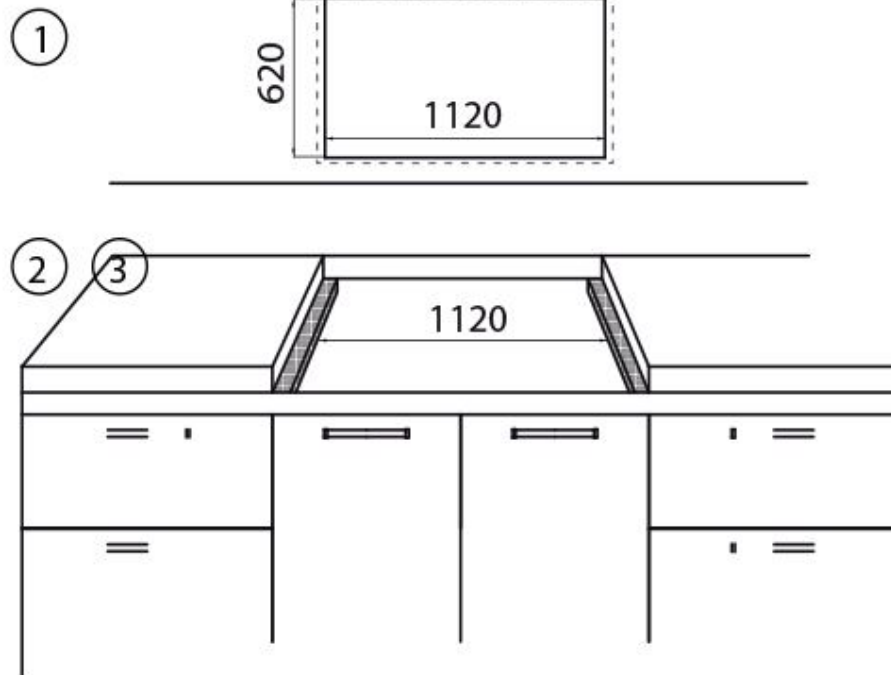

Under-knob ignition

The utmost freedom of movement with electronic under-knob ignition, a common feature of all models that allows a one-hand ignition of the burner.

XXL grids

The weighty enamelled cast iron grid has extraordinary dimensions, 33x25 cm, with a working surface up to 50% bigger compared to a standard cooker hob. Now you can use all the burners at the same time even with large cookware.

TECHNICAL DATA

Incasso