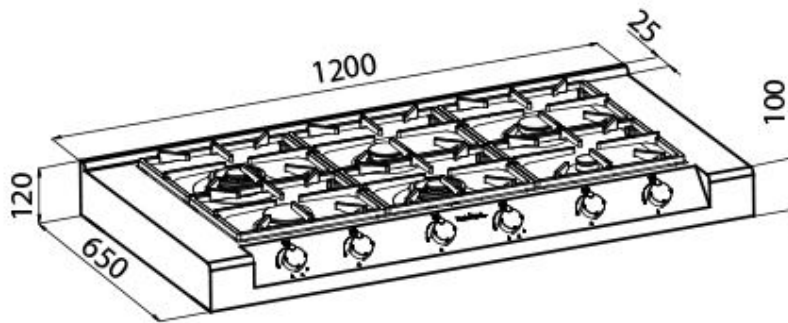

Under-knob ignition

The utmost freedom of movement with electronic under-knob ignition, a common feature of all models that allows a one-hand ignition of the burner.

XXL grids

The weighty enamelled cast iron grid has extraordinary dimensions, 33x25 cm, with a working surface up to 50% bigger compared to a standard cooker hob. Now you can use all the burners at the same time even with large cookware.

TECHNICAL DATA