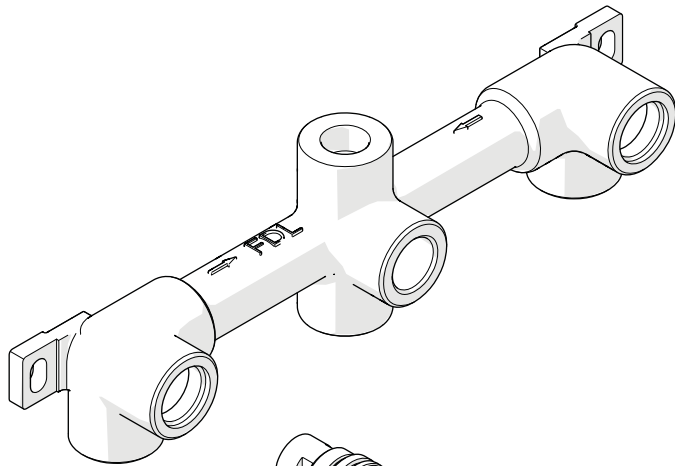

ESTB. 1978

WATERWORKS

SERVICE PARTS

STYLES: GULV25, GULV27

*FINISH/COLOR MUST BE SPECIFIED WHEN ORDERING
++SUPPLIED AS A PAIR

DOCUMENT: SPGU11_REV02

103667
COUNTERCLOCKWISE ON
CARTRIDGE
104496
CLOCKWISE ON CARTRIDGE
[LEVER HANDLE ONLY]

657531
HANDLE CONNECTOR

103667
COUNTERCLOCKWISE
ON CARTRIDGE

657531
HANDLE CONNECTOR

843198
TILE GUARD

843198
TILE GUARD