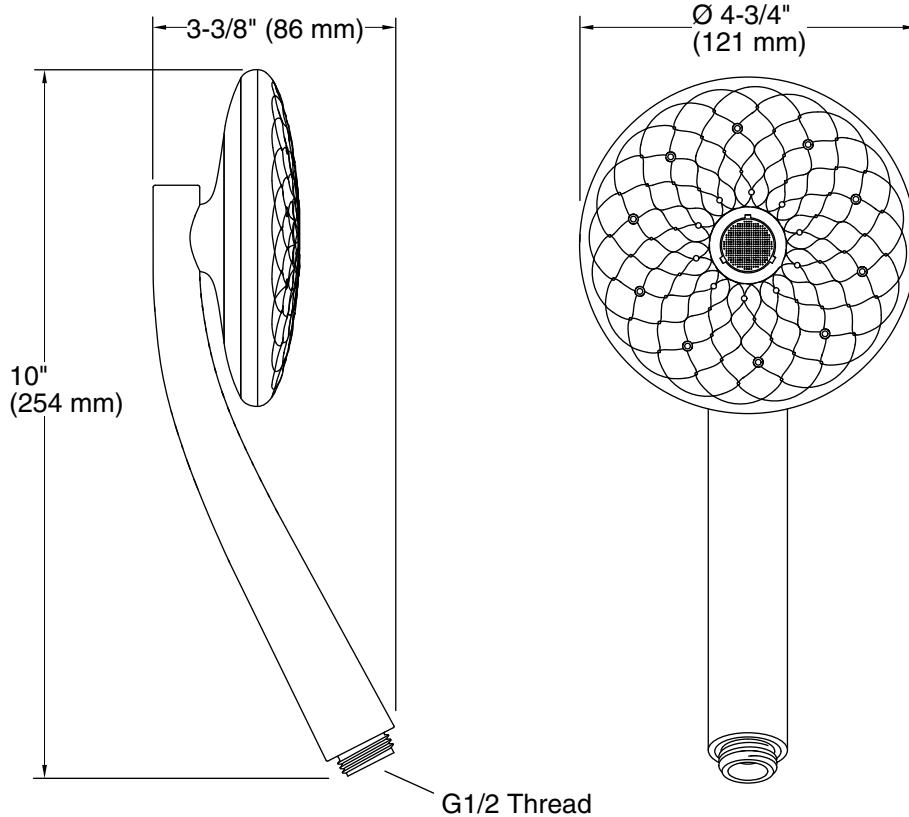

Technical Information

All product dimensions are nominal.

Handshower:

Rated maximum flow: 2 gal/min (7.6 l/min)

Notes

Install this product according to the installation guide.

Plumbing codes require approved backflow prevention devices to be installed in-line to handshowers. Please consult with local plumbing officials.