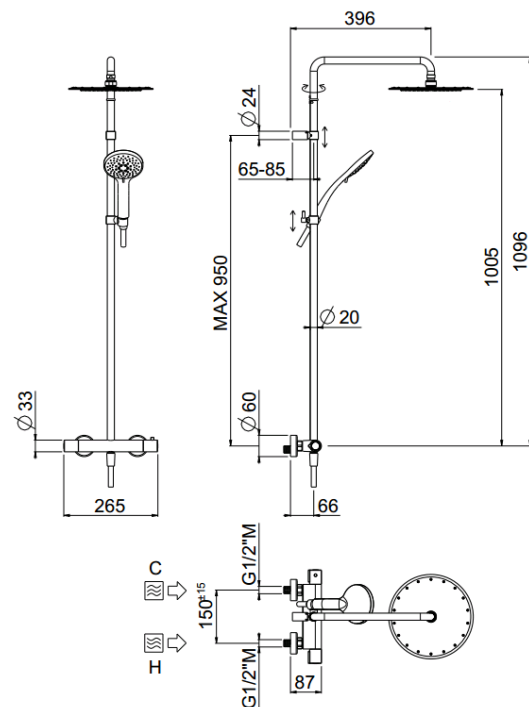

## TECHNICAL INFORMATION

Bridge shower column including exposed mixer with diverter, turning bar with adjustable mounting. Round ultra-thin shower head, Ø220, non-liming in stainless steel. 3 jets non-liming shower in ABS. Smooth double anti-torsion PVC flexible hose, cm 150. CHROME

## FEATURES

rain jet

central jet

side jet

double anti-torsion

adjustable column

## TECHNICAL DRAWING