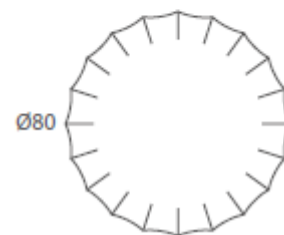

#### INSTALACIÓN / INSTALLATION

- E27 LED 3x10W Ø6cm

- PCB-LED 20W 700mA

Cálida / Warm 3000K 1180lm

Neutra / Neutral 4000K 1235lm

\*(bombillas no incluidas / lamps not included)

REF.  
23030/80  
23031/80  
23032/80  
23033/80