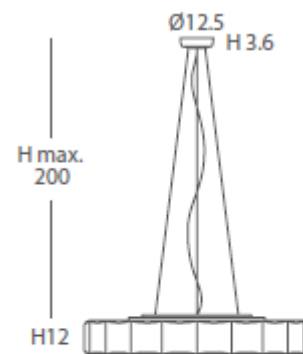

#### INSTALACIÓN / INSTALLATION

- E27 LED 3x10W Ø6cm

- PCB-LED 20W 700mA

Cálida / Warm 3000K 1180lm

Neutra / Neutral 4000K 1235lm

\*(bombillas no incluidas / lamps not included)

REF.  
23030/80  
23031/80  
23032/80  
23033/80