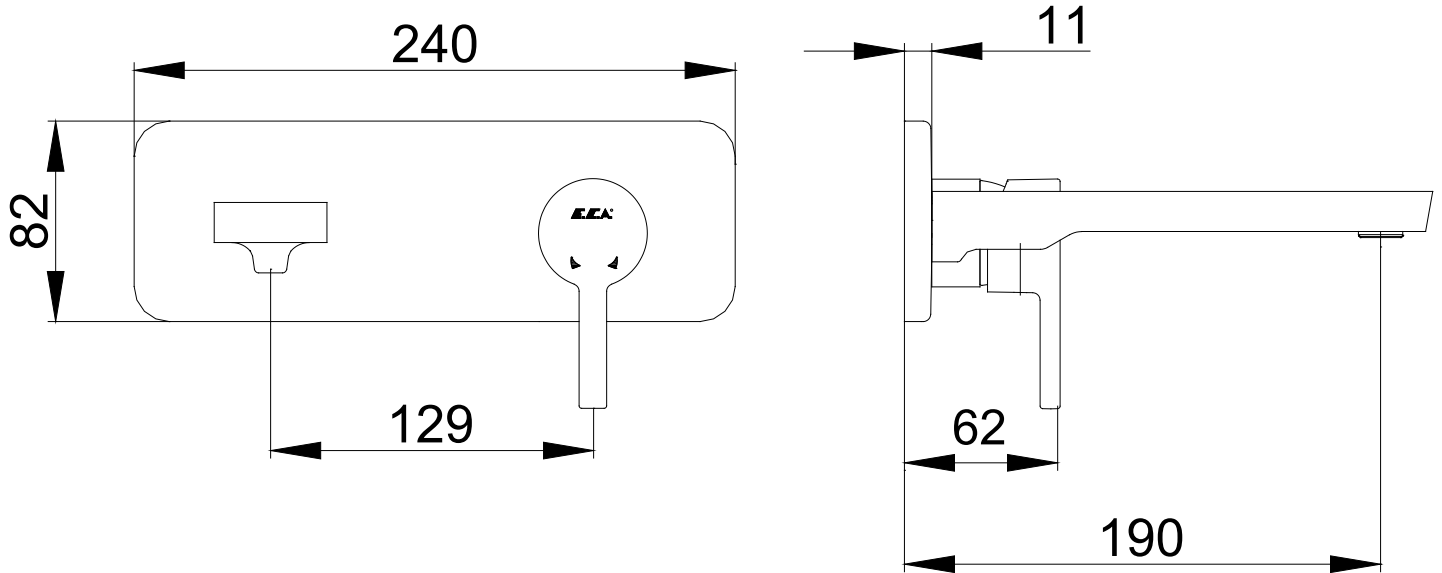

## ANKASTRE LAVABO BATARYALARI CONCEALED BASIN MIXERS

Ürün Kodu : 102167604H-K / 102167604HST-K - MİNA Ankastrre Lavabo Bataryası Sıva Üstü Grubu - Tek Rozet (İhracat Kodu: 102167604HEX-K / 102167604HSTEX-K)  
Product Code: 102167604H-K / 102167604HST-K - MINA Concealed Basin Mixer Surface Mounted Group - One Rosette (Export Code: 102167604HEX-K / 102167604HSTEX-K)  
\*Localization product codes are available.