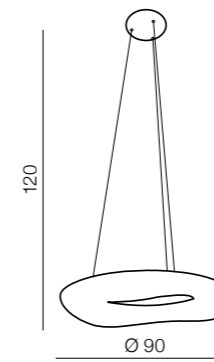

Donut Pendant 91 LED

AZ2061
LED 120W 3000K 10200lm
acryl
dimmbale

AZ2062
LED 39W 3000K 3315lm
acryl
dimmbale

AZ2063
LED 80W 3000K 6800lm
acryl
dimmbale