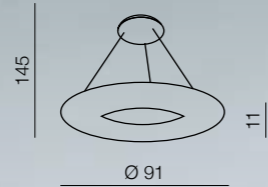

Napoli 60 LED

AZ1316
(white)
LED 36W 2880 LUMEN
acryl

Napoli 91 LED

AZ1317
(white)
LED 120W 7200 LUMEN
acryl

Napoli wall LED

AZ1318
(white)
LED 7W 560 LUMEN
acryl

READY DIMM POWER

Donut Pendant 75 LED