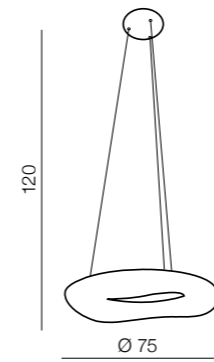

Napoli 60 LED

AZ1316
(white)
LED 36W 2880 LUMEN
acryl

Napoli 91 LED

AZ1317
(white)
LED 120W 7200 LUMEN
acryl

Napoli wall LED

AZ1318
(white)
LED 7W 560 LUMEN
acryl

READY DIMM POWER

Donut Pendant 75 LED