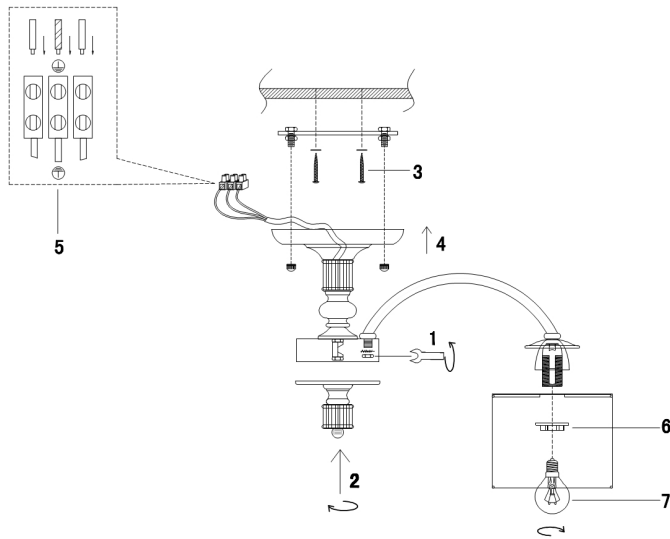

FREYA
TRADITION OF QUALITY

INSTRUCTION

Model: FR2539CL-06BS

Chandelier

6 x E14 (40W)

FREYA-LIGHT.COM