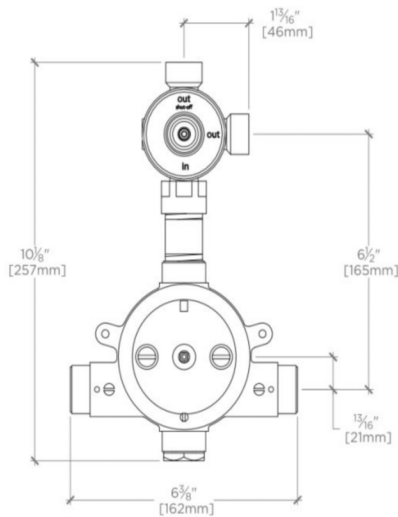

## UNIVERSAL

**GUTH49**

Universal Thermostatic Valve with Integrated Two Way Diverter with Shutoff Valve

TOP VIEW

SCALE: 3"=1'-0"

ISO VIEW

SCALE: 3"=1'-0"

FRONT VIEW

SCALE: 3"=1'-0"

SIDE VIEW

SCALE: 3"=1'-0"