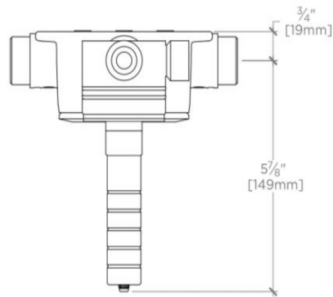

## UNIVERSAL

**GUTH49**

Universal Thermostatic Valve with Integrated Two Way Diverter with Shutoff Valve

TOP VIEW

SCALE: 3"=1'-0"

ISO VIEW

SCALE: 3"=1'-0"

FRONT VIEW

SCALE: 3"=1'-0"

SIDE VIEW

SCALE: 3"=1'-0"