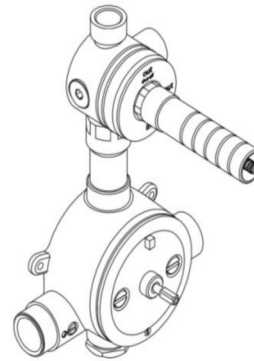

## UNIVERSAL

**GUTH49**

Universal Thermostatic Valve with Integrated Two Way Diverter with Shutoff Valve

TOP VIEW

SCALE: 3"=1'-0"

ISO VIEW

SCALE: 3"=1'-0"

FRONT VIEW

SCALE: 3"=1'-0"

SIDE VIEW

SCALE: 3"=1'-0"