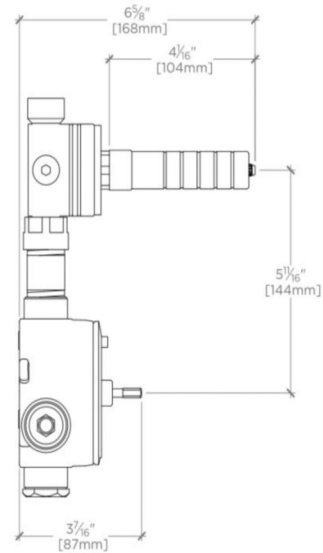

## UNIVERSAL

**GUTH49**

Universal Thermostatic Valve with Integrated Two Way Diverter with Shutoff Valve

TOP VIEW

SCALE: 3"=1'-0"

ISO VIEW

SCALE: 3"=1'-0"

FRONT VIEW

SCALE: 3"=1'-0"

SIDE VIEW

SCALE: 3"=1'-0"