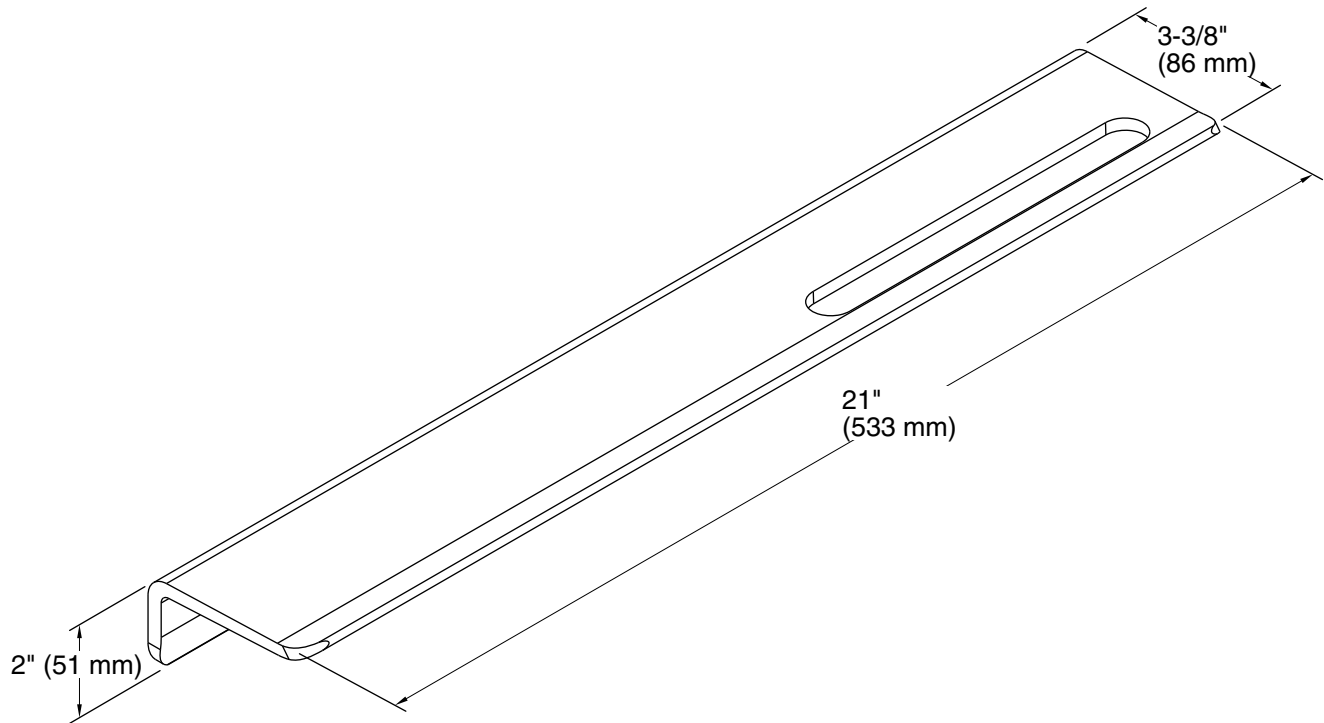

Features

- Works best with KOHLER Choreograph wall panels.
- Can install over tile and other wall surfaces, inside or outside the shower space.
- Integral slot for hanging washcloths or small towels.
- Designed for quick water drainage and easy cleaning.
- Removable for more thorough cleaning.
- Wall attachment is concealed, leaving no visible caulk line.
- Cleat system installation allows shelf to be removed without tools.

Technical Information

All product dimensions are nominal.

Installation Type: Wall-mount

Material: Anodized Aluminum

Notes

Install this product according to the installation guide.

Requires 2x4 backing to be installed.