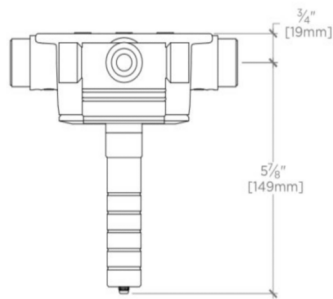

UNIVERSAL

GUTH50

Universal Thermostatic Valve with Integrated Three Way Diverter with Shutoff Valve

INSPIRATION

Our Universal collection features timeless designs complementing any of our Waterworks. With a wide range of product, from fittings to accessories, Universal adds exquisite proportion and balance to any environment.

UNIVERSAL

GUTH50

Universal Thermostatic Valve with Integrated Three Way Diverter with Shutoff Valve

TOP VIEW

SCALE: 3"=1'-0"

ISO VIEW

SCALE: 3"=1'-0"

FRONT VIEW

SCALE: 3"=1'-0"

SIDE VIEW

SCALE: 3"=1'-0"