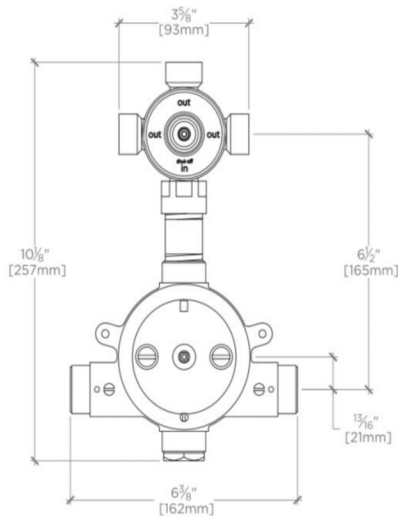

UNIVERSAL

GUTH50

Universal Thermostatic Valve with Integrated Three Way Diverter with Shutoff Valve

TOP VIEW

SCALE: 3"=1'-0"

ISO VIEW

SCALE: 3"=1'-0"

FRONT VIEW

SCALE: 3"=1'-0"

SIDE VIEW

SCALE: 3"=1'-0"