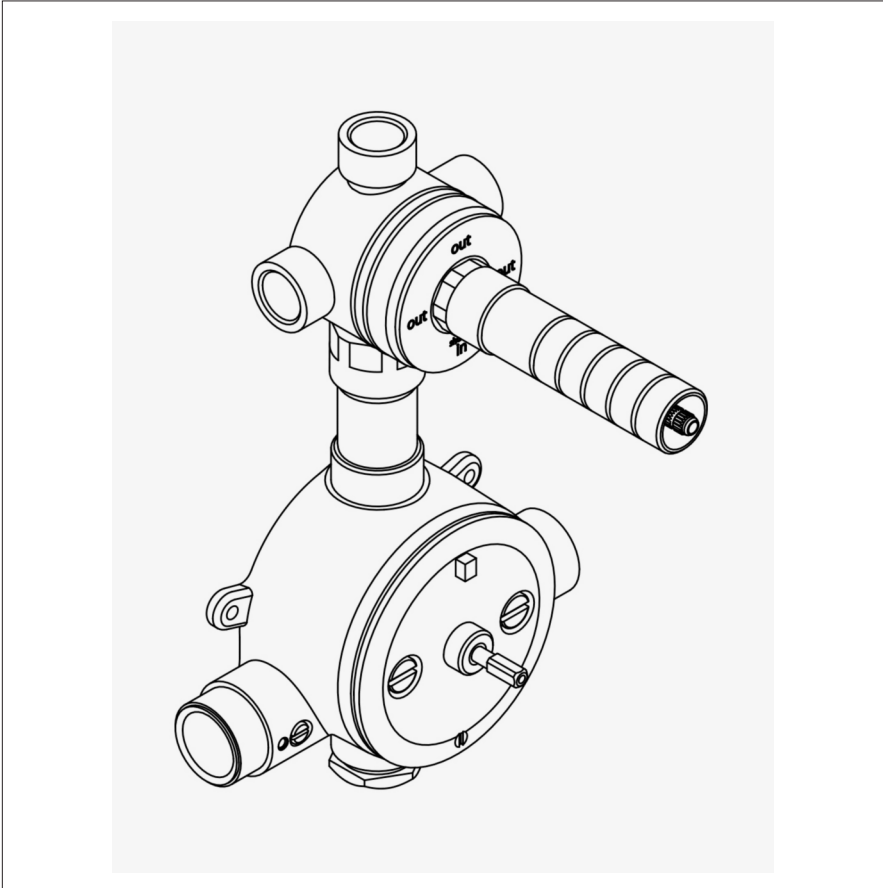

UNIVERSAL

GUTH50

Universal Thermostatic Valve with Integrated Three Way Diverter with Shutoff Valve

INSPIRATION

Our Universal collection features timeless designs complementing any of our Waterworks. With a wide range of product, from fittings to accessories, Universal adds exquisite proportion and balance to any environment.

UNIVERSAL

GUTH50

Universal Thermostatic Valve with Integrated Three Way Diverter with Shutoff Valve

TOP VIEW

SCALE: 3"=1'-0"

ISO VIEW

SCALE: 3"=1'-0"

FRONT VIEW

SCALE: 3"=1'-0"

SIDE VIEW

SCALE: 3"=1'-0"