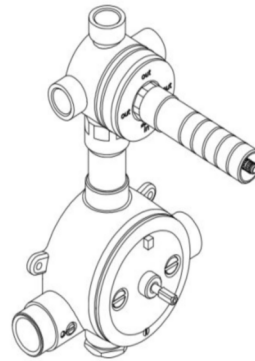

UNIVERSAL

GUTH50

Universal Thermostatic Valve with Integrated Three Way Diverter with Shutoff Valve

INSPIRATION

Our Universal collection features timeless designs complementing any of our Waterworks. With a wide range of product, from fittings to accessories, Universal adds exquisite proportion and balance to any environment.

UNIVERSAL

GUTH50

Universal Thermostatic Valve with Integrated Three Way Diverter with Shutoff Valve

TOP VIEW

SCALE: 3"=1'-0"

ISO VIEW

SCALE: 3"=1'-0"

FRONT VIEW

SCALE: 3"=1'-0"

SIDE VIEW

SCALE: 3"=1'-0"