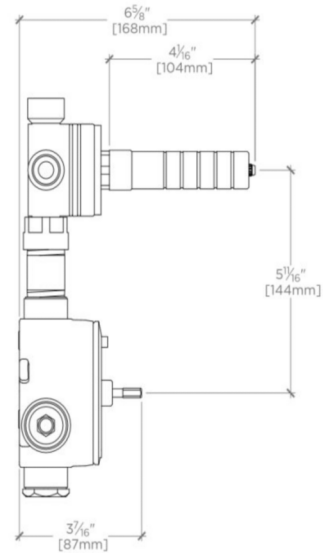

UNIVERSAL

GUTH50

Universal Thermostatic Valve with Integrated Three Way Diverter with Shutoff Valve

TOP VIEW

SCALE: 3"=1'-0"

ISO VIEW

SCALE: 3"=1'-0"

FRONT VIEW

SCALE: 3"=1'-0"

SIDE VIEW

SCALE: 3"=1'-0"