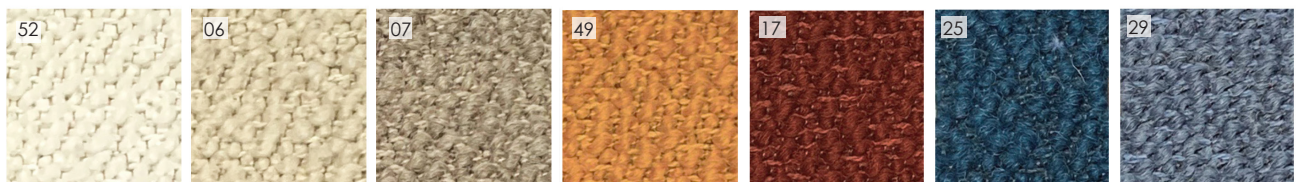

Upholstery Premium Collection

Leather

100% Natural

Nubuck

100% Natural

Bouclé

38% CO, 25% PL, 19% PC, 18% WO

Cloud Bouclé