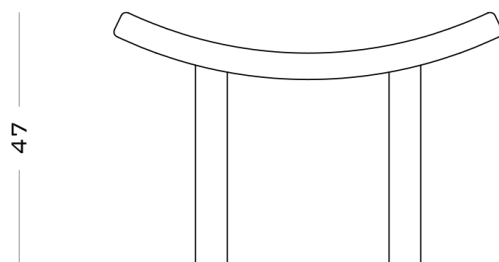

Nara Stool

SECOLO

Nara Stool

2021

The Nara stool is a minimal one-seater stool with references to ancient Japanese architecture and forms. Nara is the perfect piece to sit in the corner of a room until needed, her combination of strong straight lines and soft, curved upholstery give her a grand presence like an ancient temple.

Curved wood internal structure with non deformable foam in different densities and polyester fibre layer. Legs and support in solid wood with felt glides.

73.5 x 40 x 47 H cm. Seat height 40 cm

Finishes

POSSIBLE CUSTOMISATION

- Height
- Depth
- Seat height/thickness

40

30

SECOLO

Upholstery Standard Collection

Velvet

100% CO