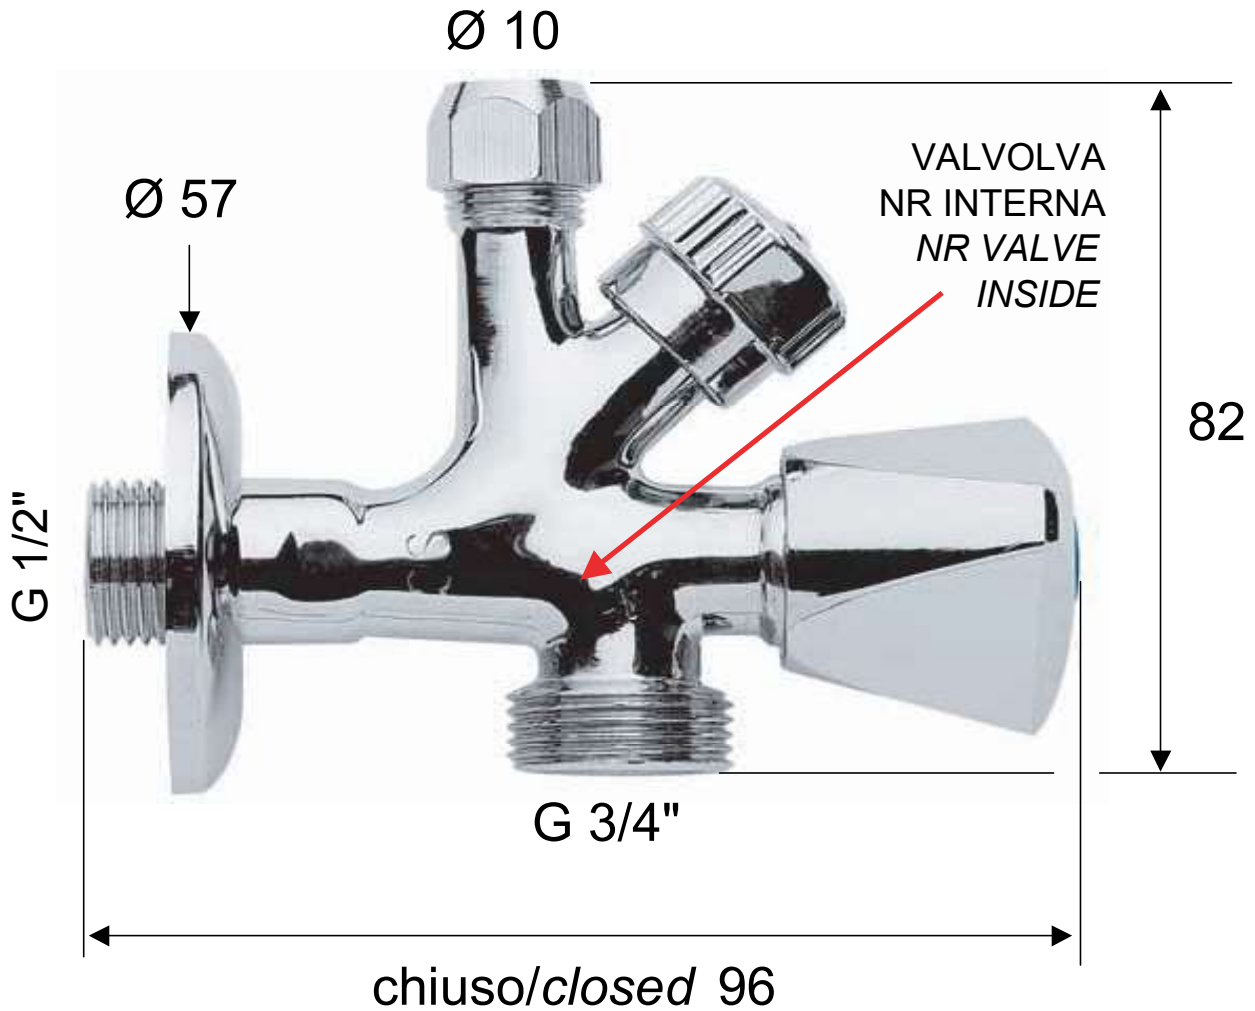

DANIEL

SCHEDA TECNICA TECHNICAL FEATURES

ART. COD.

A615

MATERIALI / MATERIALS

OTTONE CROMATO / CHROME PLATED BRASS

CROMATURA / CHROME PLATING

UNI EN 248