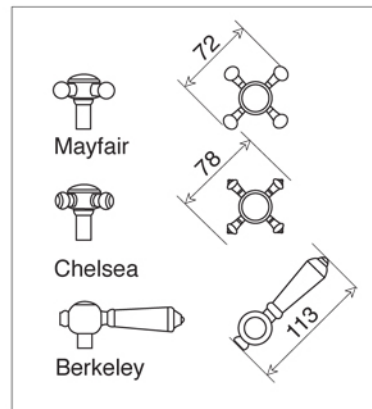

La versione Berkeley è 1/4 di giro
con disco ceramico

MAYFAIR Collection	
Code	Description
8047-C 8048-I/N/O/OR 8048-B/ND/R	Mayfair basin mixer center to center 2 tap holes (200 mm) Chrome Incalux, Nickel, Dark Gold, Rose Gold Bronze, Dark Nickel, Copper

Verona - Italy
 tel. +39 045 8006917
 fax. +39 045 8020111
 gentry-home.com

La versione Berkeley è 1/4 di giro
con disco ceramico

MAYFAIR Collection	
Code	Description
8049-C 8050-I/N/O/OR 8050-B/ND/R	<p>Mayfair basin mixer center to center 2 tap holes (150 mm)</p> <p>Chrome Incalux, Nickel, Dark Gold, Rose Gold Bronze, Dark Nickel, Copper</p>
8051-C 8052-I/N/O/OR 8052-B/ND/R	<p>Basin waste with plug, chain and stopper 3 tap holes</p> <p>Chrome Incalux, Nickel, Dark Gold, Rose Gold Bronze, Dark Nickel, Copper</p>
8074-C 8075-I/N/O/OR 8075-B/ND/R	<p>Basin waste with plug, chain and stopper 2 tap holes</p> <p>Chrome Incalux, Nickel, Dark Gold, Rose Gold Bronze, Dark Nickel, Copper</p>