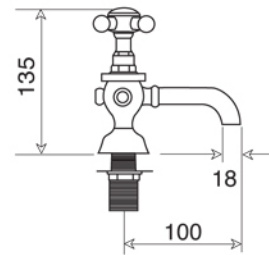

La versione Berkeley è 1/4 di giro
con disco ceramico

MAYFAIR Collection	
Code	Description
8047-C 8048-I/N/O/OR 8048-B/ND/R	Mayfair basin mixer center to center 2 tap holes (200 mm) Chrome Incalux, Nickel, Dark Gold, Rose Gold Bronze, Dark Nickel, Copper

Verona - Italy
 tel. +39 045 8006917
 fax. +39 045 8020111
 gentry-home.com

La versione Berkeley è 1/4 di giro
con disco ceramico

MAYFAIR Collection	
Code	Description
8049-C 8050-I/N/O/OR 8050-B/ND/R	<p>Mayfair basin mixer center to center 2 tap holes (150 mm)</p> <p>Chrome Incalux, Nickel, Dark Gold, Rose Gold Bronze, Dark Nickel, Copper</p>
8051-C 8052-I/N/O/OR 8052-B/ND/R	<p>Basin waste with plug, chain and stopper 3 tap holes</p> <p>Chrome Incalux, Nickel, Dark Gold, Rose Gold Bronze, Dark Nickel, Copper</p>
8074-C 8075-I/N/O/OR 8075-B/ND/R	<p>Basin waste with plug, chain and stopper 2 tap holes</p> <p>Chrome Incalux, Nickel, Dark Gold, Rose Gold Bronze, Dark Nickel, Copper</p>