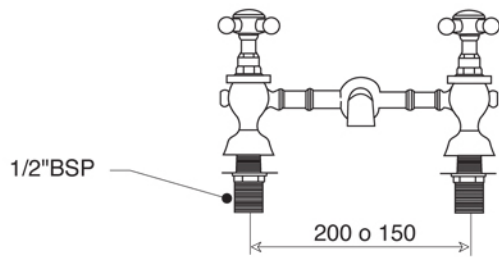

La versione Berkeley è 1/4 di giro
con disco ceramico

MAYFAIR Collection	
Code	Description
8047-C 8048-I/N/O/OR 8048-B/ND/R	Mayfair basin mixer center to center 2 tap holes (200 mm) Chrome Incalux, Nickel, Dark Gold, Rose Gold Bronze, Dark Nickel, Copper

Verona - Italy
 tel. +39 045 8006917
 fax. +39 045 8020111
 gentry-home.com

La versione Berkeley è 1/4 di giro
con disco ceramico

MAYFAIR Collection	
Code	Description
8049-C 8050-I/N/O/OR 8050-B/ND/R	<p>Mayfair basin mixer center to center 2 tap holes (150 mm)</p> <p>Chrome Incalux, Nickel, Dark Gold, Rose Gold Bronze, Dark Nickel, Copper</p>
8051-C 8052-I/N/O/OR 8052-B/ND/R	<p>Basin waste with plug, chain and stopper 3 tap holes</p> <p>Chrome Incalux, Nickel, Dark Gold, Rose Gold Bronze, Dark Nickel, Copper</p>
8074-C 8075-I/N/O/OR 8075-B/ND/R	<p>Basin waste with plug, chain and stopper 2 tap holes</p> <p>Chrome Incalux, Nickel, Dark Gold, Rose Gold Bronze, Dark Nickel, Copper</p>