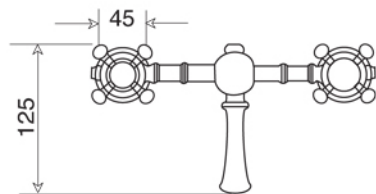

La versione Berkeley è 1/4 di giro
con disco ceramico

MAYFAIR Collection	
Code	Description
8047-C 8048-I/N/O/OR 8048-B/ND/R	Mayfair basin mixer center to center 2 tap holes (200 mm) Chrome Incalux, Nickel, Dark Gold, Rose Gold Bronze, Dark Nickel, Copper

Verona - Italy
 tel. +39 045 8006917
 fax. +39 045 8020111
 gentry-home.com

La versione Berkeley è 1/4 di giro
con disco ceramico

MAYFAIR Collection	
Code	Description
8049-C 8050-I/N/O/OR 8050-B/ND/R	<p>Mayfair basin mixer center to center 2 tap holes (150 mm)</p> <p>Chrome Incalux, Nickel, Dark Gold, Rose Gold Bronze, Dark Nickel, Copper</p>
8051-C 8052-I/N/O/OR 8052-B/ND/R	<p>Basin waste with plug, chain and stopper 3 tap holes</p> <p>Chrome Incalux, Nickel, Dark Gold, Rose Gold Bronze, Dark Nickel, Copper</p>
8074-C 8075-I/N/O/OR 8075-B/ND/R	<p>Basin waste with plug, chain and stopper 2 tap holes</p> <p>Chrome Incalux, Nickel, Dark Gold, Rose Gold Bronze, Dark Nickel, Copper</p>