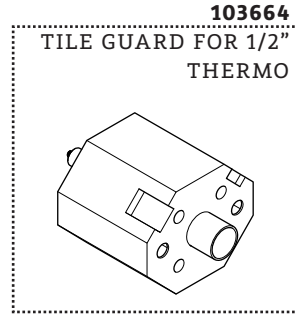

**KIT COMPONENTS**

**KIT COMPONENTS**

\*FINISH/COLOR MUST BE SPECIFIED WHEN ORDERING  
++SUPPLIED AS A PAIR

**SERVICE PARTS INDEX**

<u>STYLE</u>	<u>DESCRIPTION</u>	<u>PG</u>
657531	HANDLE CONNECTOR	4
103662	1/2" THERMO CARTRIDGE	4
103663	SERVICE STOP	5
103664	TILE GUARD FOR 1/2" THERMO	6