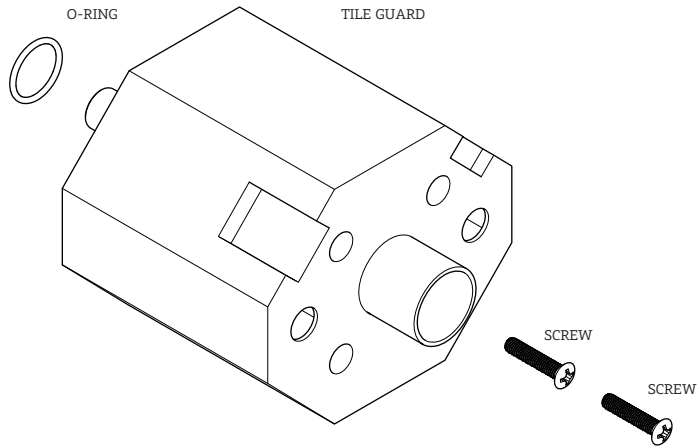

**KIT COMPONENTS**

**KIT COMPONENTS**

\*FINISH/COLOR MUST BE SPECIFIED WHEN ORDERING  
++SUPPLIED AS A PAIR

**SERVICE PARTS INDEX**

<u>STYLE</u>	<u>DESCRIPTION</u>	<u>PG</u>
657531	HANDLE CONNECTOR	4
103662	1/2" THERMO CARTRIDGE	4
103663	SERVICE STOP	5
103664	TILE GUARD FOR 1/2" THERMO	6