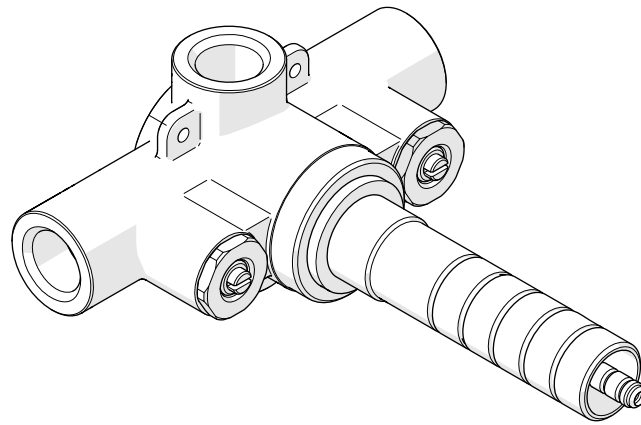

WATERWORKS  
STUDIO

SERVICE PARTS

**GUTH56**

Universal 1/2" Thermostatic Valve

---

WELCOME TO