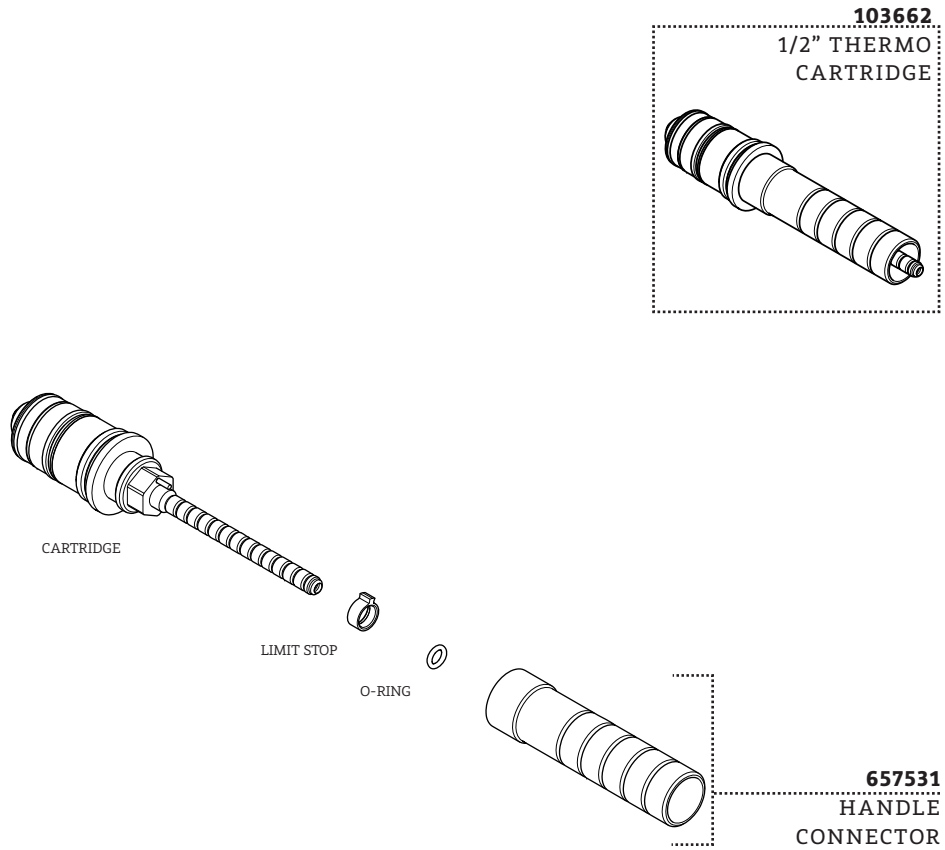

**KIT COMPONENTS**

**KIT COMPONENTS**

\*FINISH/COLOR MUST BE SPECIFIED WHEN ORDERING  
++SUPPLIED AS A PAIR

**SERVICE PARTS INDEX**

<u>STYLE</u>	<u>DESCRIPTION</u>	<u>PG</u>
657531	HANDLE CONNECTOR	4
103662	1/2" THERMO CARTRIDGE	4
103663	SERVICE STOP	5
103664	TILE GUARD FOR 1/2" THERMO	6