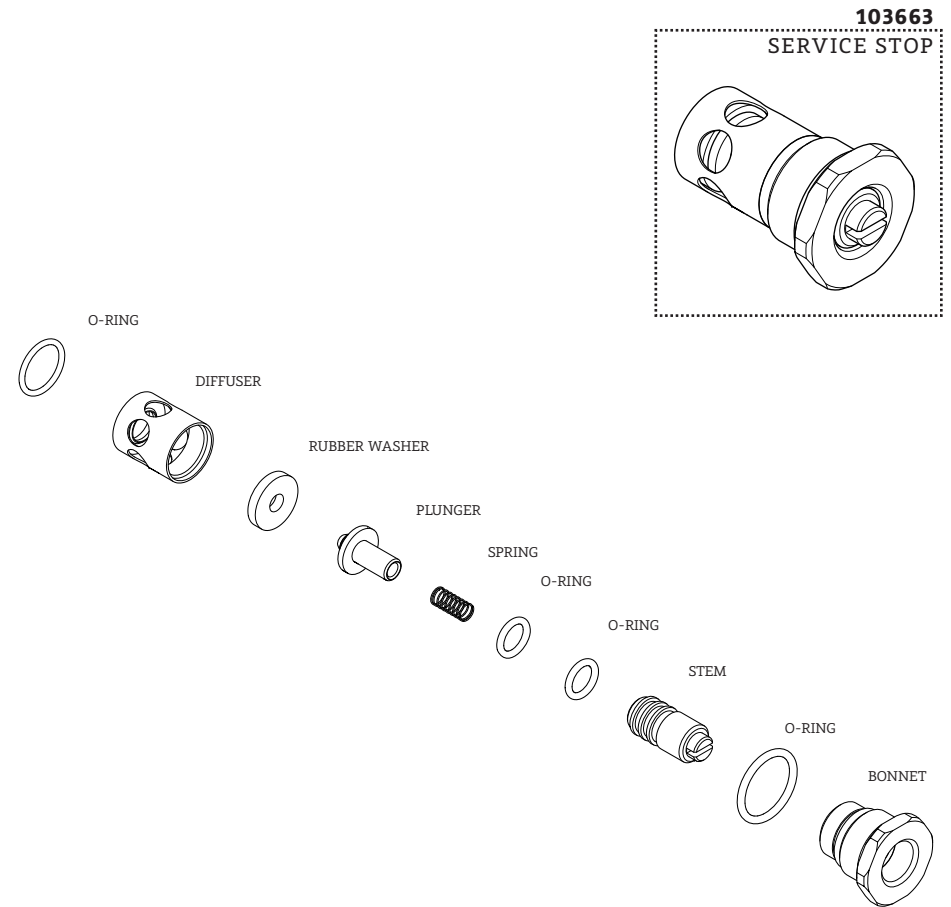

**KIT COMPONENTS**

**KIT COMPONENTS**

\*FINISH/COLOR MUST BE SPECIFIED WHEN ORDERING  
++SUPPLIED AS A PAIR

**SERVICE PARTS INDEX**

<u>STYLE</u>	<u>DESCRIPTION</u>	<u>PG</u>
657531	HANDLE CONNECTOR	4
103662	1/2" THERMO CARTRIDGE	4
103663	SERVICE STOP	5
103664	TILE GUARD FOR 1/2" THERMO	6