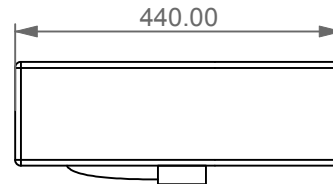

GSG

CERAMIC DESIGN

Lavabo Like cm 60 monoforo
(senza foro, tre fori su richiesta).
Like Washbasin cm 60 one hole
(no hole, three holes on request).

FRONT

LEFT

TOP

REAR

SECTION

Designation

Lavabo Like cm 60 monoforo
(senza foro, tre fori su richiesta).
Like Washbasin cm 60 one hole
(no hole, three holes on request).

Scale

1:10

cod. LKLAVBW60

GSG

CERAMIC DESIGN

This drawing including the respectedata may neither be duplicated nor modified nor altered without the consent of GSG Ceramic Design. The use of the data/technical drawings take place at users own risk and under exclusion of any liability of GSG Ceramic Design. The dimensions are not binding; products are subject to changes. Measurement shown may be subjected to small variations or are indicative.