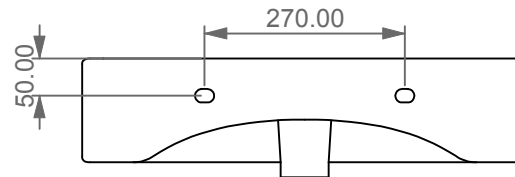

GSG

CERAMIC DESIGN

Lavabo Like cm 60 monoforo
(senza foro, tre fori su richiesta).
Like Washbasin cm 60 one hole
(no hole, three holes on request).

FRONT

LEFT

TOP

REAR

SECTION

Designation

Lavabo Like cm 60 monoforo
(senza foro, tre fori su richiesta).
Like Washbasin cm 60 one hole
(no hole, three holes on request).

Scale

1:10

cod. LKLAVBW60

GSG

CERAMIC DESIGN

This drawing including the respectedata may neither be duplicated nor modified nor altered without the consent of GSG Ceramic Design. The use of the data/technical drawings take place at users own risk and under exclusion of any liability of GSG Ceramic Design. The dimensions are not binding; products are subject to changes. Measurement shown may be subjected to small variations or are indicative.

Guida all'installazione dei lavabi sospesi con kit viti di fissaggio (cod. ACS60)

Serie: ZENITH - LIKE - TOUCH - TIME - FLUT - OZ - BRIO - SQUARE - QUAD - FLY - DUNIA

Installation guide for back to wall washbasins with fixing screws kit (cod. ACS60)

Series: ZENITH - LIKE - TOUCH - TIME - FLUT - OZ - BRIO - SQUARE - QUAD - FLY - DUNIA

①

Guida all'installazione dei lavabi sospesi con kit viti di fissaggio (cod. ACS60)

Serie: ZENITH - LIKE - TOUCH - TIME - FLUT - OZ - BRIO - SQUARE - QUAD - FLY - DUNIA