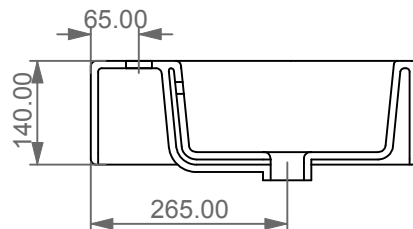

GSG

CERAMIC DESIGN

Lavabo Like cm 60 monoforo
(senza foro, tre fori su richiesta).
Like Washbasin cm 60 one hole
(no hole, three holes on request).

FRONT

LEFT

TOP

REAR

SECTION

Designation

Lavabo Like cm 60 monoforo
(senza foro, tre fori su richiesta).
Like Washbasin cm 60 one hole
(no hole, three holes on request).

Scale

1:10

cod. LKLAVBW60

GSG

CERAMIC DESIGN

This drawing including the respectedata may neither be duplicated nor modified nor altered without the consent of GSG Ceramic Design. The use of the data/technical drawings take place at users own risk and under exclusion of any liability of GSG Ceramic Design. The dimensions are not binding; products are subject to changes. Measurement shown may be subjected to small variations or are indicative.

Guida all'installazione dei lavabi sospesi con kit viti di fissaggio (cod. ACS60)

Serie: ZENITH - LIKE - TOUCH - TIME - FLUT - OZ - BRIO - SQUARE - QUAD - FLY - DUNIA

Installation guide for back to wall washbasins with fixing screws kit (cod. ACS60)