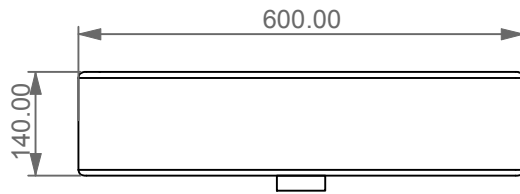

GSG

CERAMIC DESIGN

Lavabo Like cm 60 monoforo
(senza foro, tre fori su richiesta).
Like Washbasin cm 60 one hole
(no hole, three holes on request).

FRONT

LEFT

TOP

REAR

SECTION

Designation

Lavabo Like cm 60 monoforo
(senza foro, tre fori su richiesta).
Like Washbasin cm 60 one hole
(no hole, three holes on request).

Scale

1:10

cod. LKLAVBW60

GSG

CERAMIC DESIGN

This drawing including the respectedata may neither be duplicated nor modified nor altered without the consent of GSG Ceramic Design. The use of the data/technical drawings take place at users own risk and under exclusion of any liability of GSG Ceramic Design. The dimensions are not binding; products are subject to changes. Measurement shown may be subjected to small variations or are indicative.