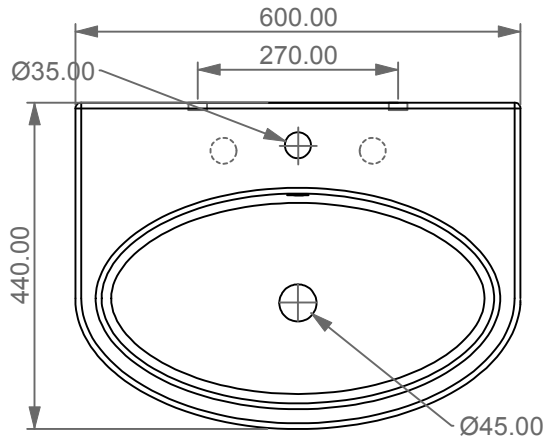

GSG

CERAMIC DESIGN

Lavabo Like cm 60 monoforo
(senza foro, tre fori su richiesta).
Like Washbasin cm 60 one hole
(no hole, three holes on request).

FRONT

LEFT

TOP

REAR

SECTION

Designation

Lavabo Like cm 60 monoforo
(senza foro, tre fori su richiesta).
Like Washbasin cm 60 one hole
(no hole, three holes on request).

Scale

1:10

cod. LKLAVBW60

GSG

CERAMIC DESIGN

This drawing including the respectedata may neither be duplicated nor modified nor altered without the consent of GSG Ceramic Design. The use of the data/technical drawings take place at users own risk and under exclusion of any liability of GSG Ceramic Design. The dimensions are not binding; products are subject to changes. Measurement shown may be subjected to small variations or are indicative.

Guida all'installazione dei lavabi sospesi con kit viti di fissaggio (cod. ACS60)

Serie: ZENITH - LIKE - TOUCH - TIME - FLUT - OZ - BRIO - SQUARE - QUAD - FLY - DUNIA

Installation guide for back to wall washbasins with fixing screws kit (cod. ACS60)