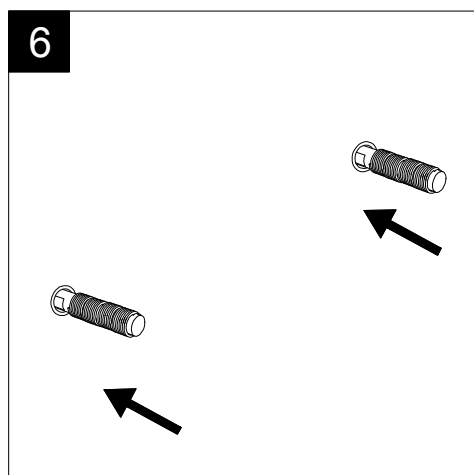

GSG

CERAMIC DESIGN

Lavabo Like cm 60 monoforo
(senza foro, tre fori su richiesta).
Like Washbasin cm 60 one hole
(no hole, three holes on request).

FRONT

LEFT

TOP

REAR

SECTION

Designation

Lavabo Like cm 60 monoforo
(senza foro, tre fori su richiesta).
Like Washbasin cm 60 one hole
(no hole, three holes on request).

Scale

1:10

cod. LKLAVBW60

GSG

CERAMIC DESIGN

This drawing including the respectedata may neither be duplicated nor modified nor altered without the consent of GSG Ceramic Design. The use of the data/technical drawings take place at users own risk and under exclusion of any liability of GSG Ceramic Design. The dimensions are not binding; products are subject to changes. Measurement shown may be subjected to small variations or are indicative.

Guida all'installazione dei lavabi sospesi con kit viti di fissaggio (cod. ACS60)

Serie: ZENITH - LIKE - TOUCH - TIME - FLUT - OZ - BRIO - SQUARE - QUAD - FLY - DUNIA

Installation guide for back to wall washbasins with fixing screws kit (cod. ACS60)

Series: ZENITH - LIKE - TOUCH - TIME - FLUT - OZ - BRIO - SQUARE - QUAD - FLY - DUNIA

①

Guida all'installazione dei lavabi sospesi con kit viti di fissaggio (cod. ACS60)

Serie: ZENITH - LIKE - TOUCH - TIME - FLUT - OZ - BRIO - SQUARE - QUAD - FLY - DUNIA