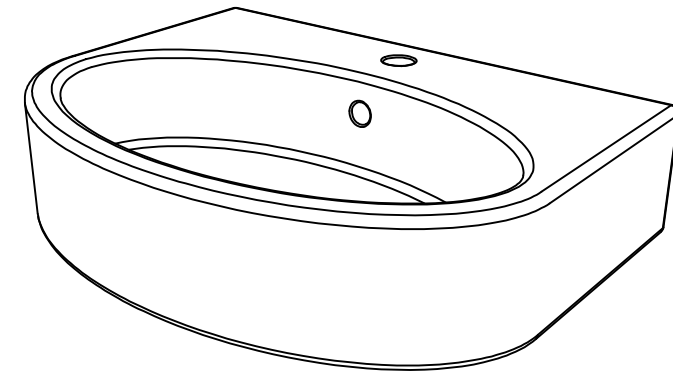

GSG

CERAMIC DESIGN

Lavabo Like cm 60 monoforo
(senza foro, tre fori su richiesta).
Like Washbasin cm 60 one hole
(no hole, three holes on request).

FRONT

LEFT

TOP

REAR

SECTION

Designation

Lavabo Like cm 60 monoforo
(senza foro, tre fori su richiesta).
Like Washbasin cm 60 one hole
(no hole, three holes on request).

Scale

1:10

cod. LKLAVBW60

GSG

CERAMIC DESIGN

This drawing including the respectedata may neither be duplicated nor modified nor altered without the consent of GSG Ceramic Design. The use of the data/technical drawings take place at users own risk and under exclusion of any liability of GSG Ceramic Design. The dimensions are not binding; products are subject to changes. Measurement shown may be subjected to small variations or are indicative.

Guida all'installazione dei lavabi sospesi con kit viti di fissaggio (cod. ACS60)

Serie: ZENITH - LIKE - TOUCH - TIME - FLUT - OZ - BRIO - SQUARE - QUAD - FLY - DUNIA

Installation guide for back to wall washbasins with fixing screws kit (cod. ACS60)