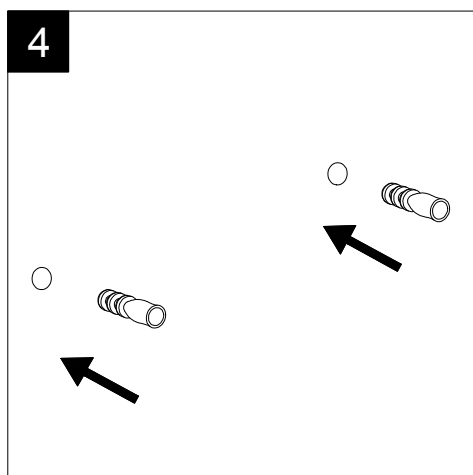

GSG

CERAMIC DESIGN

Lavabo Like cm 60 monoforo
(senza foro, tre fori su richiesta).
Like Washbasin cm 60 one hole
(no hole, three holes on request).

FRONT

LEFT

TOP

REAR

SECTION

Designation

Lavabo Like cm 60 monoforo
(senza foro, tre fori su richiesta).
Like Washbasin cm 60 one hole
(no hole, three holes on request).

Scale

1:10

cod. LKLAVBW60

GSG

CERAMIC DESIGN

This drawing including the respectedata may neither be duplicated nor modified nor altered without the consent of GSG Ceramic Design. The use of the data/technical drawings take place at users own risk and under exclusion of any liability of GSG Ceramic Design. The dimensions are not binding; products are subject to changes. Measurement shown may be subjected to small variations or are indicative.

Guida all'installazione dei lavabi sospesi con kit viti di fissaggio (cod. ACS60)

Serie: ZENITH - LIKE - TOUCH - TIME - FLUT - OZ - BRIO - SQUARE - QUAD - FLY - DUNIA

Installation guide for back to wall washbasins with fixing screws kit (cod. ACS60)

Series: ZENITH - LIKE - TOUCH - TIME - FLUT - OZ - BRIO - SQUARE - QUAD - FLY - DUNIA

①

Guida all'installazione dei lavabi sospesi con kit viti di fissaggio (cod. ACS60)

Serie: ZENITH - LIKE - TOUCH - TIME - FLUT - OZ - BRIO - SQUARE - QUAD - FLY - DUNIA