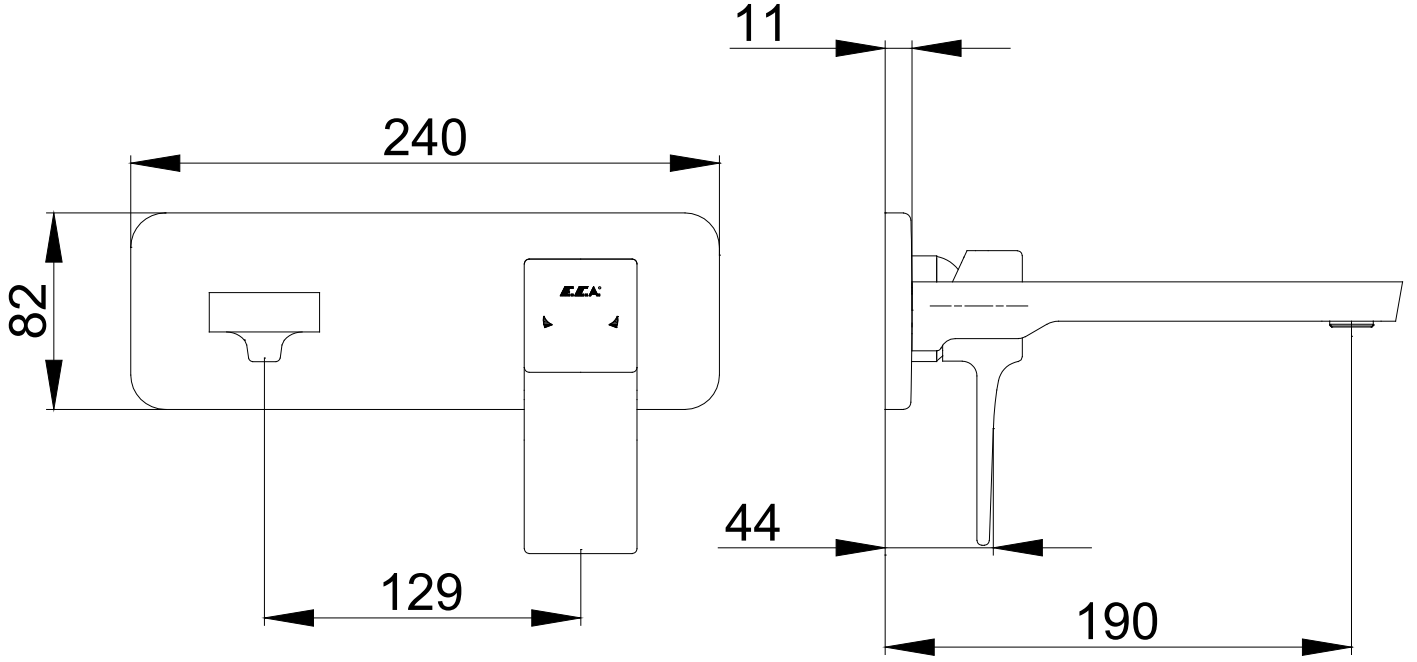

ANKASTRE LAVABO BATARYALARI CONCEALED BASIN MIXERS

Ürün Kodu : 102167617-K / 102167617ST-K - CARO Ankastrre Lavabo Bataryası Sıva Üstü Grubu - Tek Rozet (**İhracat Kodu**: 102167617EX-K / 102167617STEX-K)
Product Code: 102167617-K / 102167617ST-K - CARO Concealed Basin Mixer Surface Mounted Group - One Rosette (**Export Code**: 102167617EX-K / 102167617STEX-K)
*Localization product codes are available.