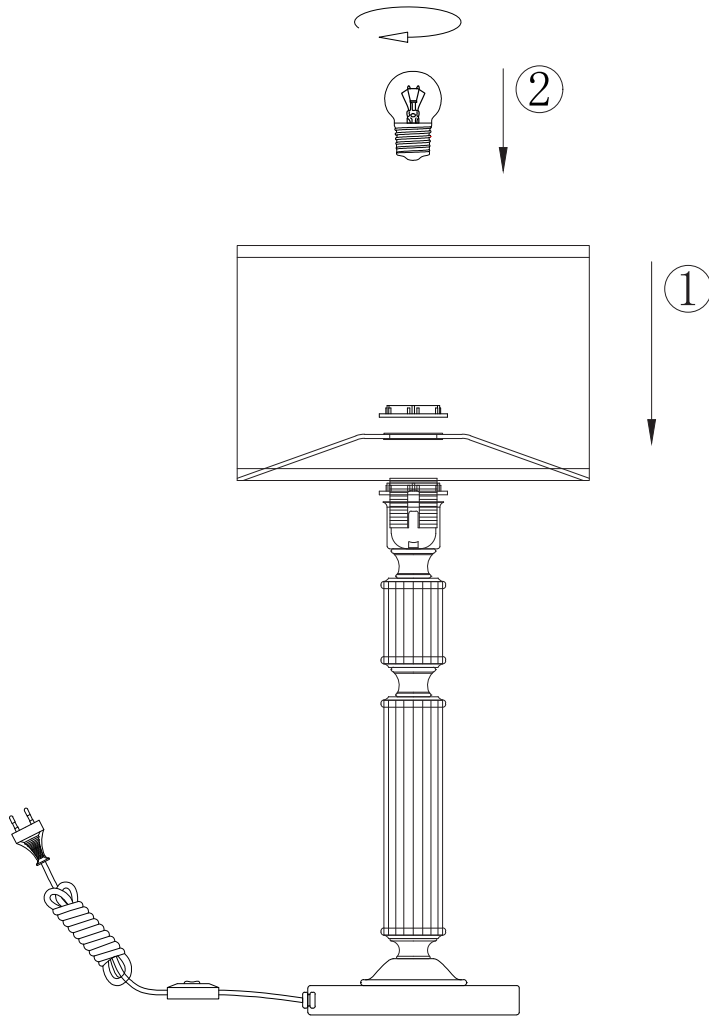

Instruction

MOD020TL-01CH

1 x E27 (60W)

Model: MOD020TL-01CH
Collection: Neoclassic
Series: Ontario

Table Lamps