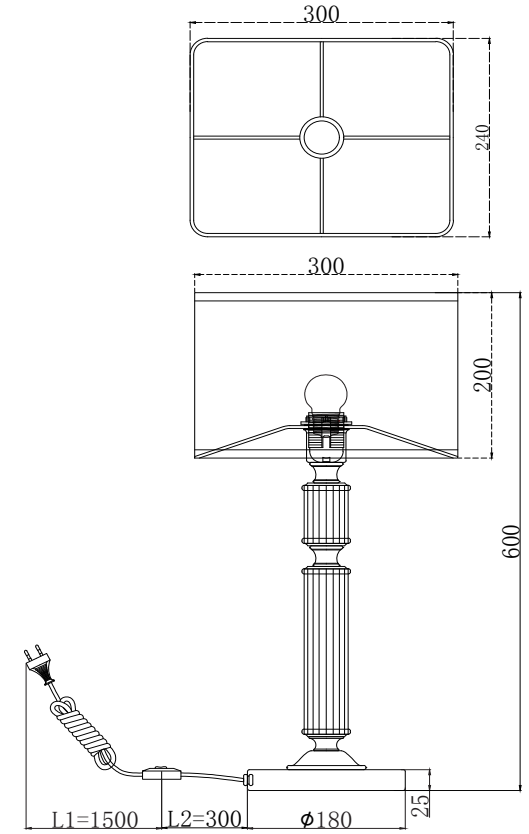

Instruction

MOD020TL-01CH

1 x E27 (60W)

Model: MOD020TL-01CH
Collection: Neoclassic
Series: Ontario

Table Lamps