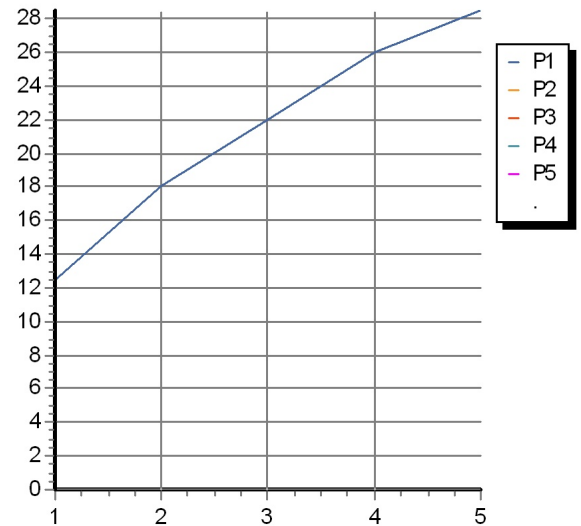

## SAVOIR

ZSV275.CN Portate / Flowrates (lt/min)

PRESSIONE PRESSURE	1 BAR	2 BAR	3 BAR	4 BAR	5 BAR
P1 BOCCA VASCA WALL SPOUT	12,5	18	22	26	28,5
P2					
P3					
P4					
P5					

## SAVOIR

ZSV275.CN Pesì e Misure / Weights and Sizes

Peso ( Kg ) Weight ( lb )	16,00 ( Kg )	35,27 ( lb )
Volume test ( dc3 ) - ( in3 )	53,39 ( dc3 )	3258,06 ( in3 )
h ( mm ) - ( in )	215,00 ( mm )	8,46 ( in )
L1 ( mm ) - ( in )	260,00 ( mm )	10,24 ( in )
L2 ( mm ) - ( in )	955,00 ( mm )	37,60 ( in )