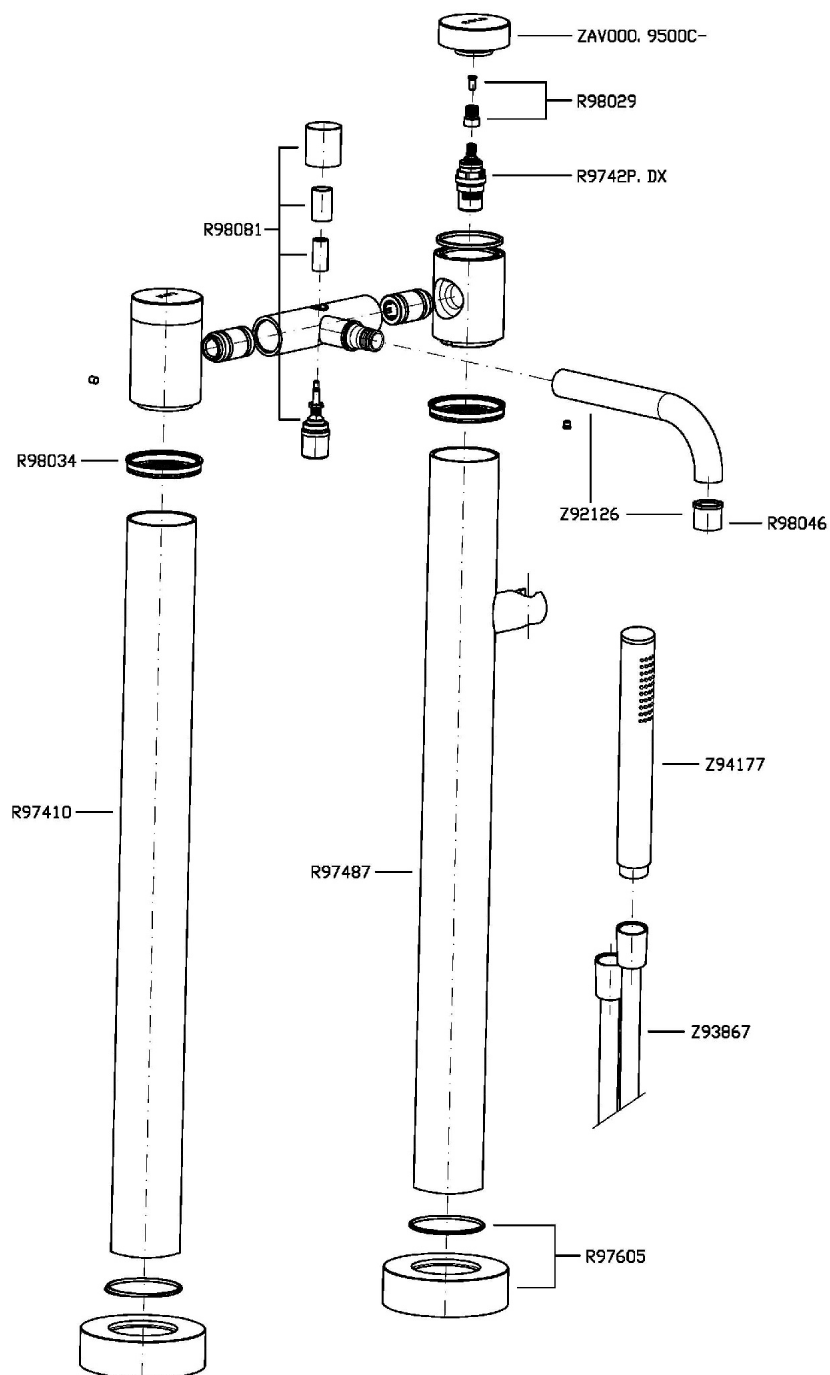

## SAVOIR

ZSV275.CN

Free standing vasca-doccia. / Free standing bath-shower mixer.

Free standing vasca-doccia con deviatore, doccetta, flessibile da 1500mm. Lunghezza bocca 175mm.

Free standing bath-shower mixer with shower set and pillars. Spout projection 175mm.

## SAVOIR

ZSV275.CN

Disegno Complessivo / Overall Drawing

## SAVOIR

ZSV275.CN Portate / Flowrates (lt/min)

PRESSIONE PRESSURE	1 BAR	2 BAR	3 BAR	4 BAR	5 BAR
P1 BOCCA VASCA WALL SPOUT	12,5	18	22	26	28,5
P2					
P3					
P4					
P5					

## SAVOIR

ZSV275.CN Pesì e Misure / Weights and Sizes

Peso ( Kg ) Weight ( lb )	16,00 ( Kg )	35,27 ( lb )
Volume test ( dc3 ) - ( in3 )	53,39 ( dc3 )	3258,06 ( in3 )
h ( mm ) - ( in )	215,00 ( mm )	8,46 ( in )
L1 ( mm ) - ( in )	260,00 ( mm )	10,24 ( in )
L2 ( mm ) - ( in )	955,00 ( mm )	37,60 ( in )