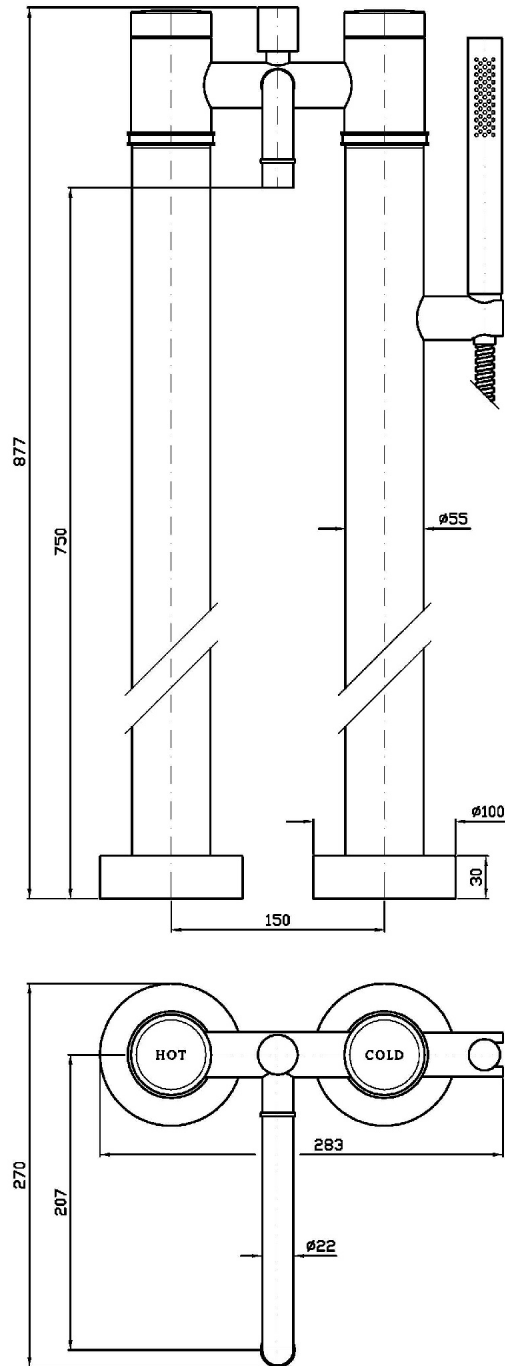

## SAVOIR

ZSV275.CN

Free standing vasca-doccia. / Free standing bath-shower mixer.

Free standing vasca-doccia con deviatore, doccetta, flessibile da 1500mm. Lunghezza bocca 175mm.

Free standing bath-shower mixer with shower set and pillars. Spout projection 175mm.

## SAVOIR

ZSV275.CN

Disegno Complessivo / Overall Drawing

## SAVOIR

ZSV275.CN Portate / Flowrates (lt/min)

PRESSIONE PRESSURE	1 BAR	2 BAR	3 BAR	4 BAR	5 BAR
P1 BOCCA VASCA WALL SPOUT	12,5	18	22	26	28,5
P2					
P3					
P4					
P5					

## SAVOIR

ZSV275.CN Pesì e Misure / Weights and Sizes

Peso ( Kg ) Weight ( lb )	16,00 ( Kg )	35,27 ( lb )
Volume test ( dc3 ) - ( in3 )	53,39 ( dc3 )	3258,06 ( in3 )
h ( mm ) - ( in )	215,00 ( mm )	8,46 ( in )
L1 ( mm ) - ( in )	260,00 ( mm )	10,24 ( in )
L2 ( mm ) - ( in )	955,00 ( mm )	37,60 ( in )