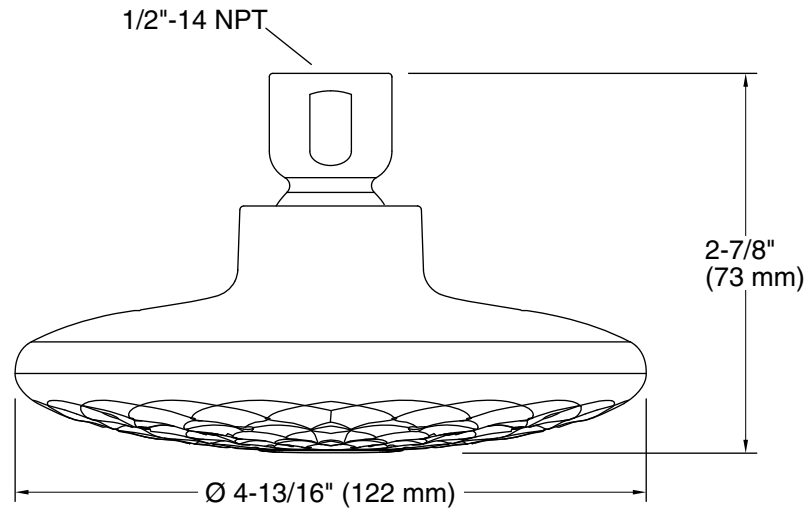

Technical Information

All product dimensions are nominal.

Showerhead/Body Spray:

Rated maximum flow: 2 gal/min (7.6 l/min)

Notes

Install this product according to the installation guide.