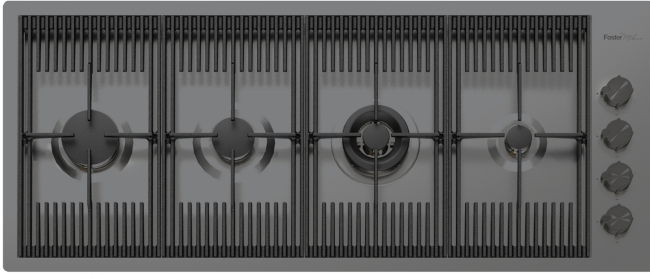

Cooker hob Milanello Gun Metal - 7681 006

Cooker hobs

Code: 7681 006

DETAILS

Coloring	Gun Metal
Finish	PVD
Material	AISI 304 stainless steel
Texture	Satin
Supply	220-240 V; 50.60 Hz
Edge/Installation Type	Flush-mount Top-mount
Dimensions	1115x476 mm
Base size	112cm
Heating element	Four burners

Built-in hole	View technical data sheet (for all Flush-mount / Top-mount models and Under-mount models)
Grids	Cast iron grids and enamelled burner covers
Total power	10.750 W
Auxiliary	1.000 W
Semirapid	1.750 W
Rapid	3.000 W
Dual	5.000 W
Safety	Safety valve with quick-acting thermocouple
Ignition	Electric ignition under knob
Gas type	Tested for installation with natural gas, LPG nozzle set included.
Type	Gas Hob

FEATURES

Gun Metal	The Gun Metal finish is obtained by treating steel with a physical process called PVD (Physical Vacuum Deposition) which deposits particles of noble metals on the surface. The result is a unique and refined aesthetic effect, and an improvement of the mechanical properties of the steel which is more resistant to impact and scratches.
Aeo burners	The AEO burners guarantee up to 25% energy saving compared to standard burners. All models are designed with The Dual burner with 2 independent crowns, controlled by a single knob, delivers from 1 to 5KW, a power that can only be found in professional models.

Cast iron grids

Cast-iron is the ideal material for an hob grid, this due to the manifold properties characterising it: high heat capacity that improves cooking performance; high weight and stability that improve safety; sturdiness that preserves the hob's original aspect over time; easy cleaning.