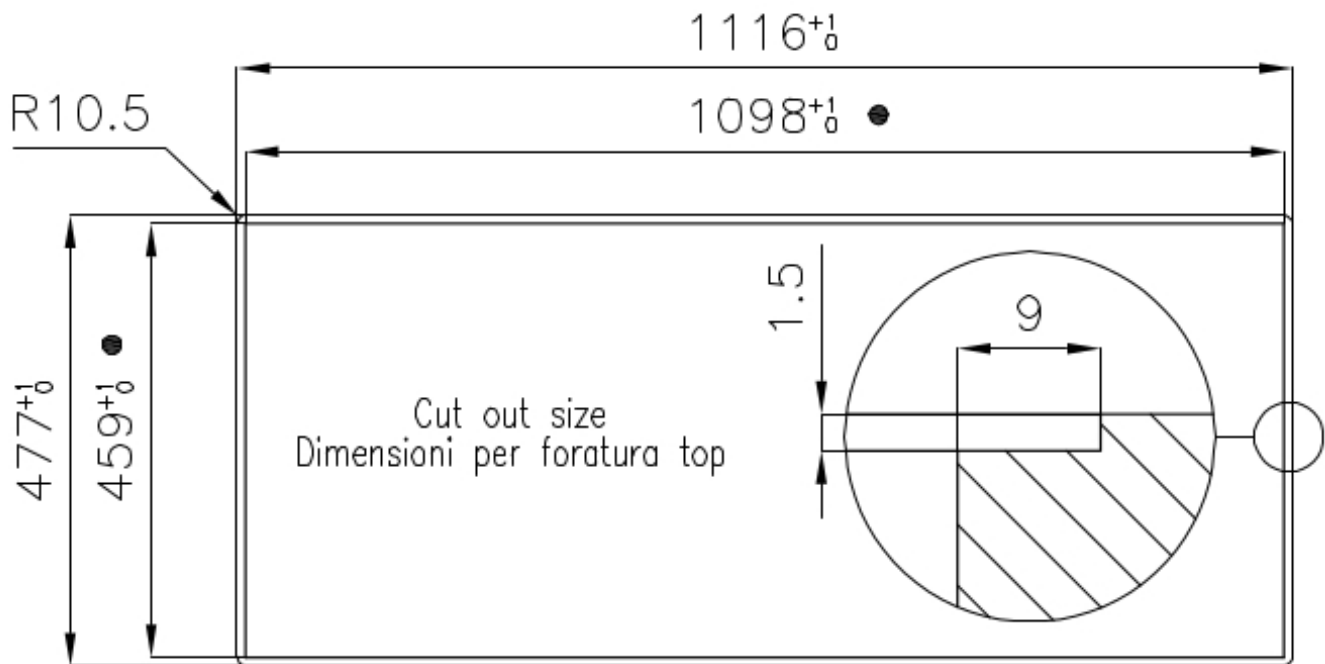

- Built-in cut out for FTS – Foratura per installazione FTS