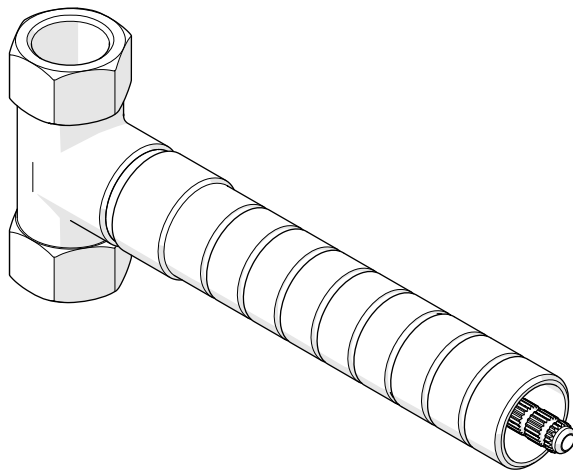

## SERVICE PARTS

**STYLE GUVC18**

Universal 1/2" Volume Control Valve (Hot Cartridge)

**STYLE GUVC19**

Universal 1/2" Volume Control Valve (Cold Cartridge)

---

WELCOME TO

103661

1/2" LONG CLOCKWISE  
ON CARTRIDGE

CARTRIDGE

657531  
HANDLE CONNECTOR

**KITS COMPONENTS**

103660

1/2" LONG  
COUNTERCLOCKWISE  
ON CARTRIDGE

CARTRIDGE