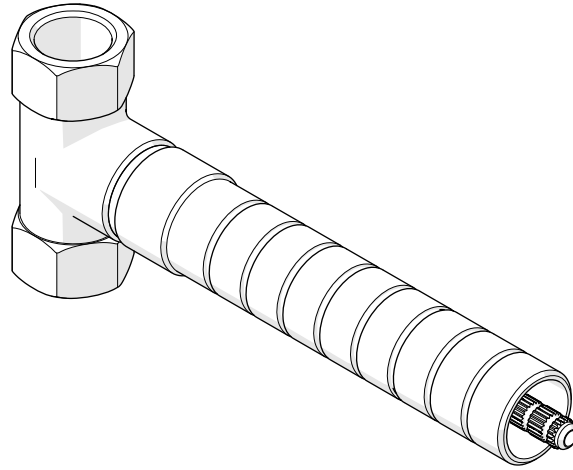

## SERVICE PARTS

**STYLE GUVC18**

Universal 1/2" Volume Control Valve (Hot Cartridge)

**STYLE GUVC19**

Universal 1/2" Volume Control Valve (Cold Cartridge)

---

WELCOME TO

103661

1/2" LONG CLOCKWISE  
ON CARTRIDGE

CARTRIDGE

657531  
HANDLE CONNECTOR

**KITS COMPONENTS**

103660

1/2" LONG  
COUNTERCLOCKWISE  
ON CARTRIDGE

CARTRIDGE