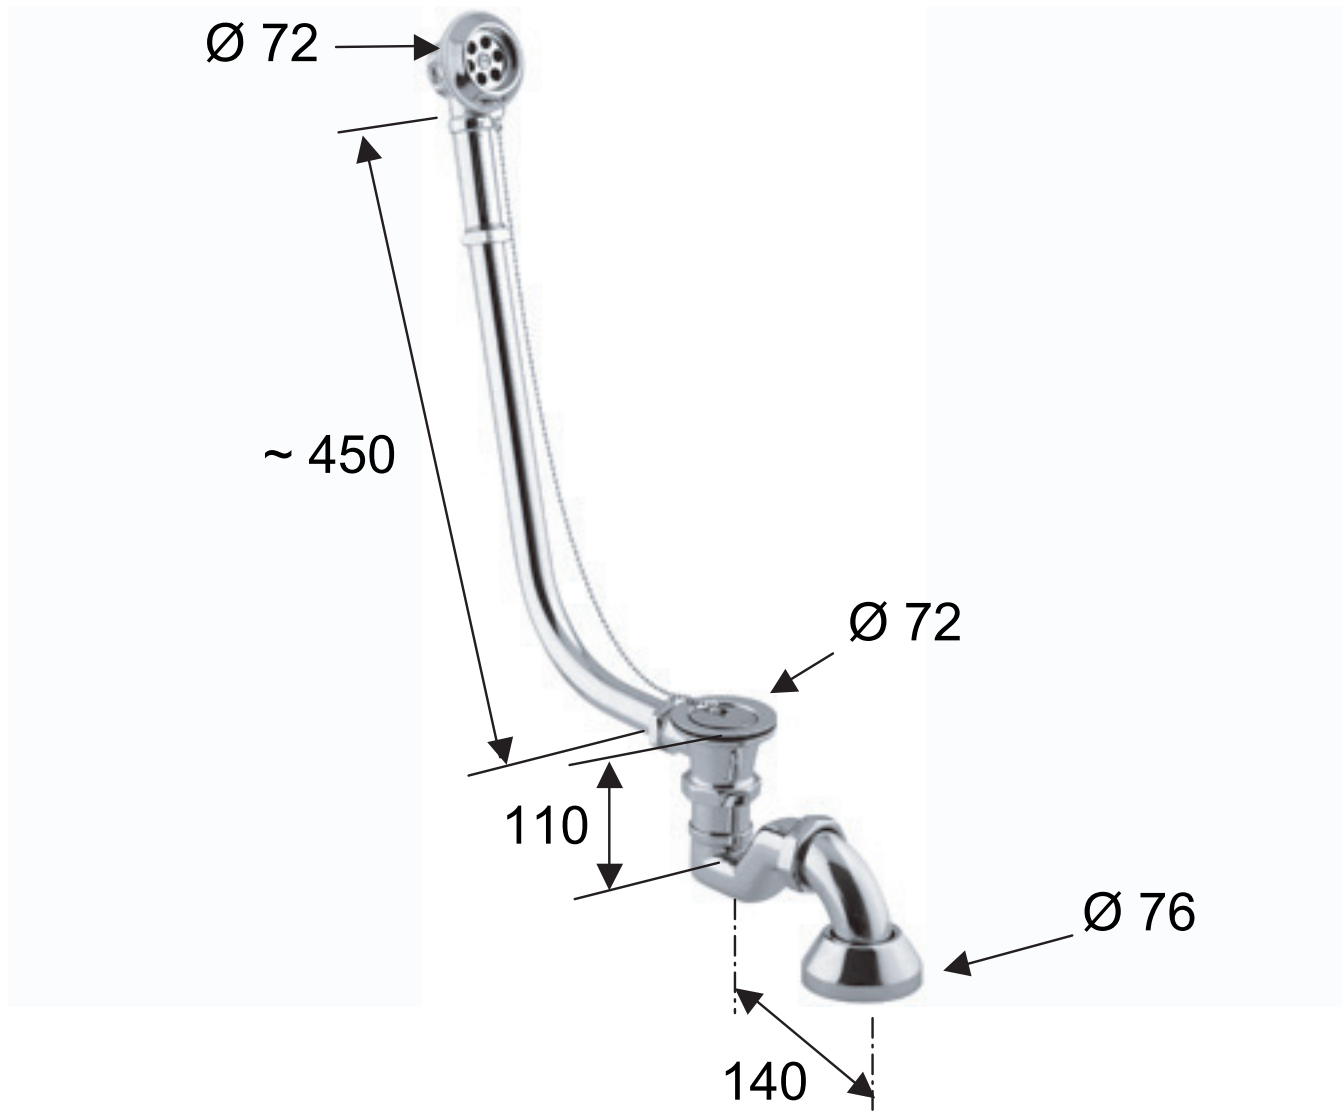

DANIEL

SCHEDA TECNICA TECHNICAL FEATURES

ART. COD.

A705LIT

MATERIALI / MATERIALS

OTTONE CROMATO / CHROME PLATED BRASS

CROMATURA / CHROME PLATING

UNI EN 248