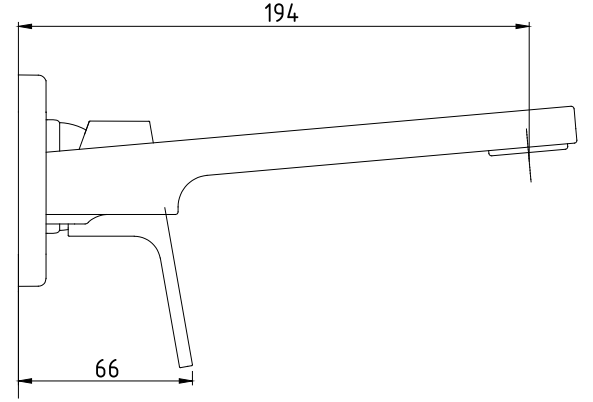

ANKASTRE LAVABO BATARYALARI CONCEALED BASIN MIXERS

Ürün Kodu : 102167605-K / 102167605ST-K - TİERA Ankastra Lavabo Bataryası Sıva Üstü Grubu - Tek Rozet (İhracat Kodu: 102167605EX-K / 102167605STEX-K)
Product Code: 102167605-K / 102167605ST-K - TIERA Concealed Basin Mixer Surface Mounted Group - One Rosette (Export Code: 102167605EX-K / 102167605STEX-K)
*Localization product codes are available.