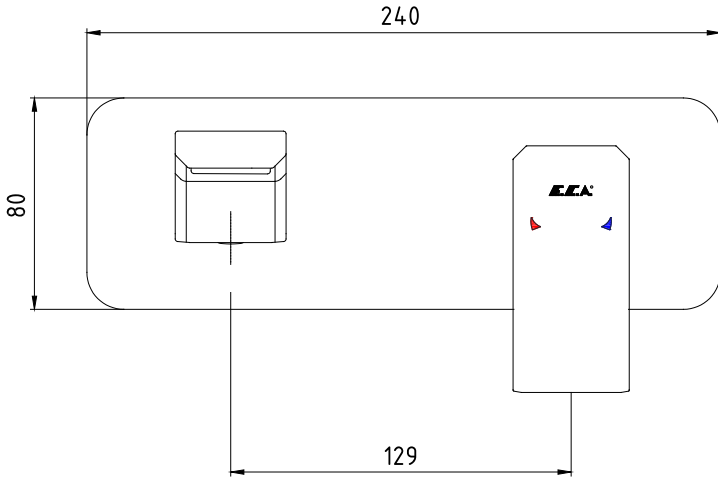

ANKASTRE LAVABO BATARYALARI CONCEALED BASIN MIXERS

Ürün Kodu : 102167605-K / 102167605ST-K - TİERA Ankastra Lavabo Bataryası Sıva Üstü Grubu - Tek Rozet (İhracat Kodu: 102167605EX-K / 102167605STEX-K)
Product Code: 102167605-K / 102167605ST-K - TIERA Concealed Basin Mixer Surface Mounted Group - One Rosette (Export Code: 102167605EX-K / 102167605STEX-K)
*Localization product codes are available.