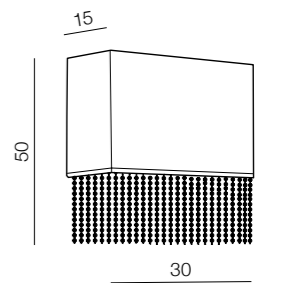

Glamour wall

- 1 AZ1587 (black)
- 2 AZ1590 (white)

2x E14 MAX 40W
metal/ crystal/ fabric