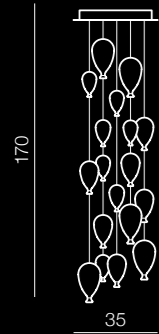

# Balloon

230

## Balloon

AZ2164

GU10 4x MAX 40W  
metal/glass

# Glamour

231

1 BLACK

2 WHITE

## Glamour round

- 1 AZ1588 (black)
- 2 AZ1591 (white)

5x E14 MAX 40W  
metal/ crystal/ fabric