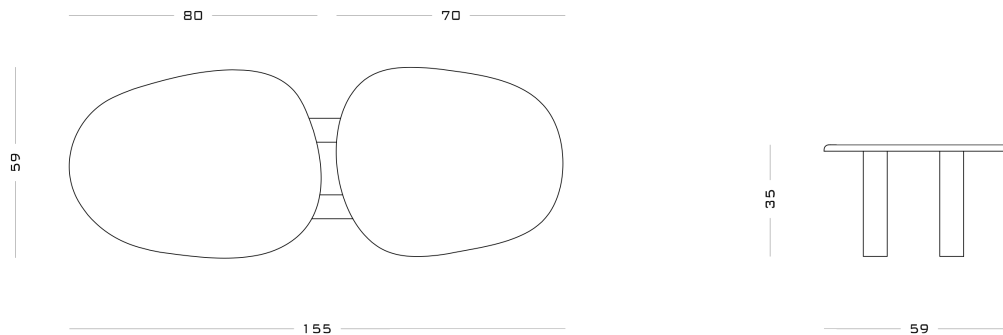

POSSIBLE CUSTOMISATION

- Top Size
- Height
- Width

- Other marbles and stones available on request

SECOLO

Standard Marble Finishes

Carrara CD

Arabescato Orobico

Dark Emperador