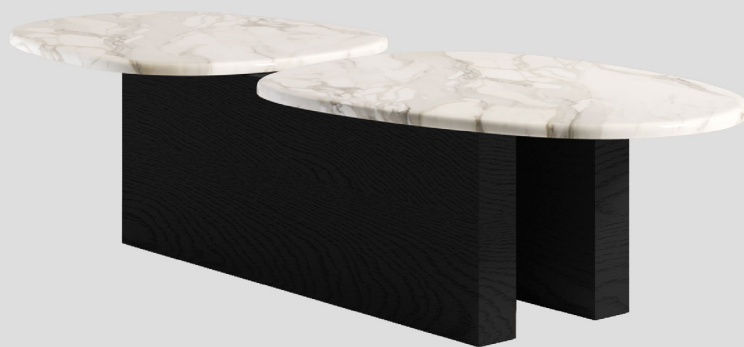

Taras Coffee Table

SECOLO

Taras Coffee Table

2021

Named after the two seas of Taranto, the Taras Coffee Table consists of two marble or stone pieces held by another two solid wood slabs. The wooden pieces are joined only through the marble creating a unique and surprising balancing act. Available in different wood, marble and stone combinations.

Solid wood legs connected by hidden metal plates which act as the support for cantilevered marble. Marble is chamfered on the top side.

155 x 59 x 35 H cm

Finishes

Wood Finishes

- Dark Stained Walnut
- Natural Walnut
- White Oak

POSSIBLE CUSTOMISATION

- Top Size
- Height
- Width

- Other marbles and stones available on request

SECOLO

Standard Marble Finishes

Carrara CD

Arabescato Orobico

Dark Emperador