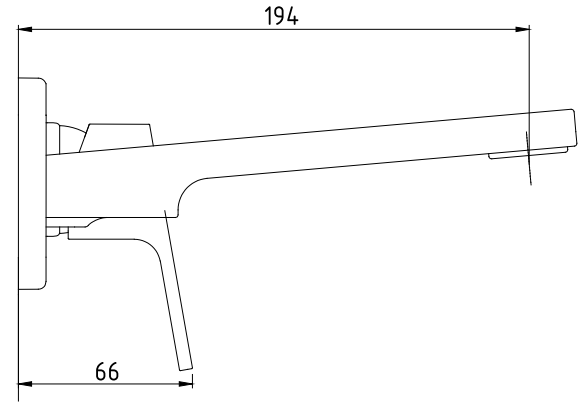

ANKASTRE LAVABO BATARYALARI CONCEALED BASIN MIXERS

Ürün Kodu : 102167605-K / 102167605ST-K - TİERA Ankastr Lavabo Bataryası Sıva Üstü Grubu - Tek Rozet (İhracat Kodu: 102167605EX-K / 102167605STEX-K)
Product Code: 102167605-K / 102167605ST-K - TIERA Concealed Basin Mixer Surface Mounted Group - One Rosette (Export Code: 102167605EX-K / 102167605STEX-K)
*Localization product codes are available.