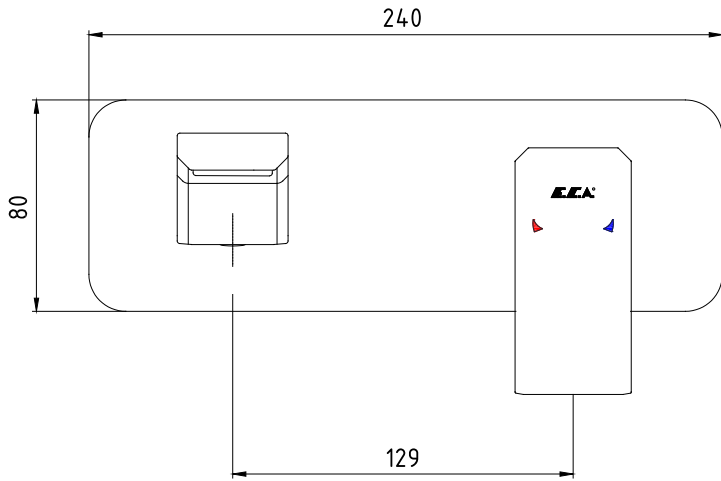

ANKASTRE LAVABO BATARYALARI CONCEALED BASIN MIXERS

Ürün Kodu : 102167605-K / 102167605ST-K - TİERA Ankastr Lavabo Bataryası Sıva Üstü Grubu - Tek Rozet (İhracat Kodu: 102167605EX-K / 102167605STEX-K)
Product Code: 102167605-K / 102167605ST-K - TIERA Concealed Basin Mixer Surface Mounted Group - One Rosette (Export Code: 102167605EX-K / 102167605STEX-K)
*Localization product codes are available.