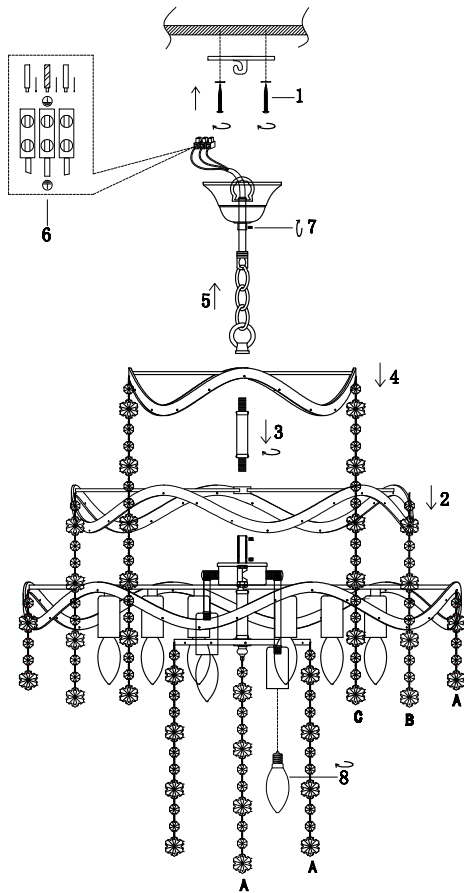

FREYA
TRADITION OF QUALITY

Instruction

FR1001PL-09W

9 x E14 (40W)

Model: FR1001PL-09W
Collection: Crystal
Series: Charlotte

Pendant Lamps