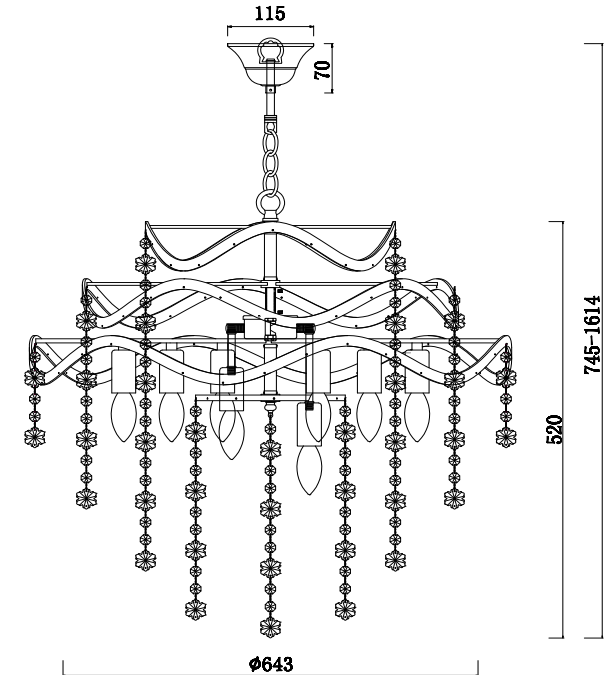

FREYA
TRADITION OF QUALITY

Instruction

FR1001PL-09W

9 x E14 (40W)

Model: FR1001PL-09W
Collection: Crystal
Series: Charlotte

Pendant Lamps