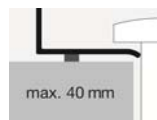

A[~]form

Technical data sheet

Dish basins

SB.SR650

Article number: 3507500000

Design partner: busalt design

Features

Description	SB.SR650
Article number	3507500000
Standard colour	White
Special surfaces	White easy-clean (XXXX XXX 400) White antibacterial (XXXX XXX 401)
Construction	without faucet hole, without overflow
Special versions	special- or matt colour
Dimensions	23 5/8 x 13 3/4"
Material	Glazed steel
Net weight	18.30 lbs
Installation	for installation on counter tops
Accessoires	Bottle trap SI.2, Bottle trap SI.3
Faucet information	Optimum point of impact approx. 2 1/4 – 4 1/4" from rear edge of basin.

Faucets with a vertical outlet and an aerator provide the optimum flow of water onto the surface below (angle of impact: 90°).

Text for invitation to tender

Dish basin, rectangular, 23 5/8 x 13 3/4", glazed inside and outside, height including base 4 5/8", without faucet hole and overflow, including drain valve with chrome-plated cap and white base ring