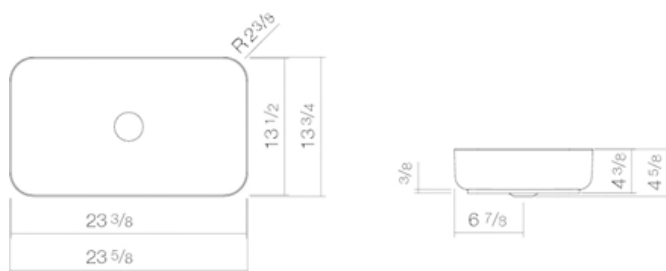

A[~]form

Technical data sheet

Dish basins

SB.SR650

Article number: 3507500000

Design partner: busalt design

Features

Description	SB.SR650
Article number	3507500000
Standard colour	White
Special surfaces	White easy-clean (XXXX XXX 400) White antibacterial (XXXX XXX 401)
Construction	without faucet hole, without overflow
Special versions	special- or matt colour
Dimensions	23 5/8 x 13 3/4"
Material	Glazed steel
Net weight	18.30 lbs
Installation	for installation on counter tops
Accessoires	Bottle trap SI.2, Bottle trap SI.3
Faucet information	Optimum point of impact approx. 2 1/4 – 4 1/4" from rear edge of basin.

Faucets with a vertical outlet and an aerator provide the optimum flow of water onto the surface below (angle of impact: 90°).

Text for invitation to tender

Dish basin, rectangular, 23 5/8 x 13 3/4", glazed inside and outside, height including base 4 5/8", without faucet hole and overflow, including drain valve with chrome-plated cap and white base ring