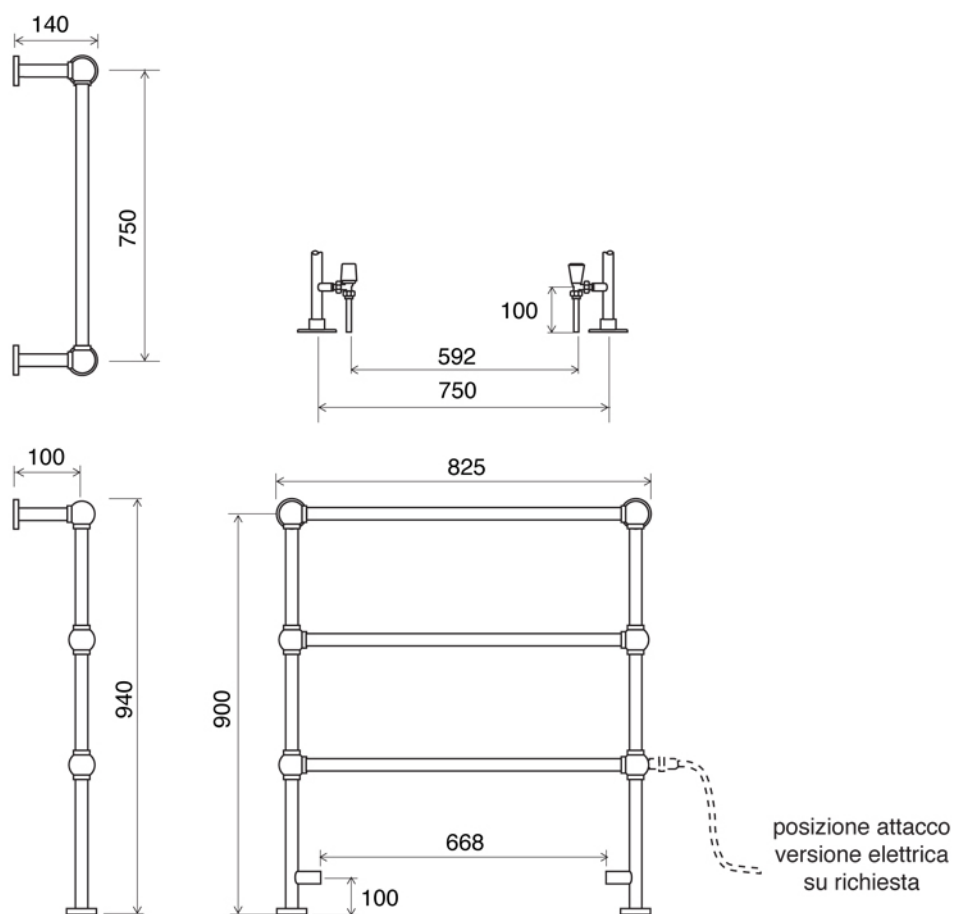

TOWELWARMER Collection	
Code	Description
9076-C 9077-I/N/O/OR 9077-B/ND/R	<b>Portobello 1 towel warmer 940x675 mm (244 W - 210 Kcal/h t 50°)</b>  Chrome Incalux, Nickel, Dark Gold, Rose Gold Bronze, Dark Nickel, Copper

Verona - Italy  
 tel. +39 045 8006917  
 fax. +39 045 8020111  
 gentry-home.com

TOWELWARMER Collection	
Code	Description
9127-C 9128-I/N/O/OR 9128-B/ND/R	<b>Valves (pair)</b> Chrome Incalux, Nickel, Dark Gold, Rose Gold Bronze, Dark Nickel, Copper <b>Fittings available</b> 12/14/16 copper 12/14/16 covered
9126	Electrical element complete with thermostatic control