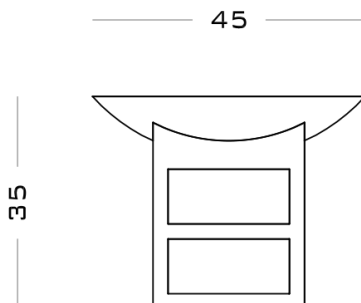

Atlante Coffee Table

SECOLO

Atlante Coffee Table

2021

The Atlante Coffee Table is both a coffee table and a bedside table. With a cut sphere creating a large circular top sat upon a square section base creating interesting geometries where they meet. Within the base there is space for books or whatever objects need to be stored within. Available also with a solid base and in various wood finishes.

Wood construction with option for different finishes

45 dia x 35 H cm

Finishes

Wood Finishes

- Natural Walnut
- Dark Stained Walnut
- White Oak

- Any RAL Colour

POSSIBLE CUSTOMISATION

- Height