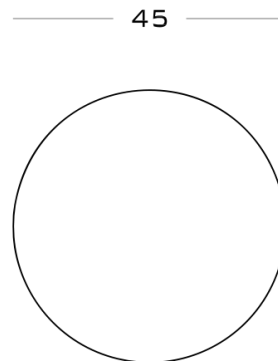

Atlante Coffee Table

SECOLO

Atlante Coffee Table

2021

The Atlante Coffee Table is both a coffee table and a bedside table. With a cut sphere creating a large circular top sat upon a square section base creating interesting geometries where they meet. Within the base there is space for books or whatever objects need to be stored within. Available also with a solid base and in various wood finishes.

Wood construction with option for different finishes

45 dia x 35 H cm

Finishes

Wood Finishes

- Natural Walnut
- Dark Stained Walnut
- White Oak

- Any RAL Colour

POSSIBLE CUSTOMISATION

- Height