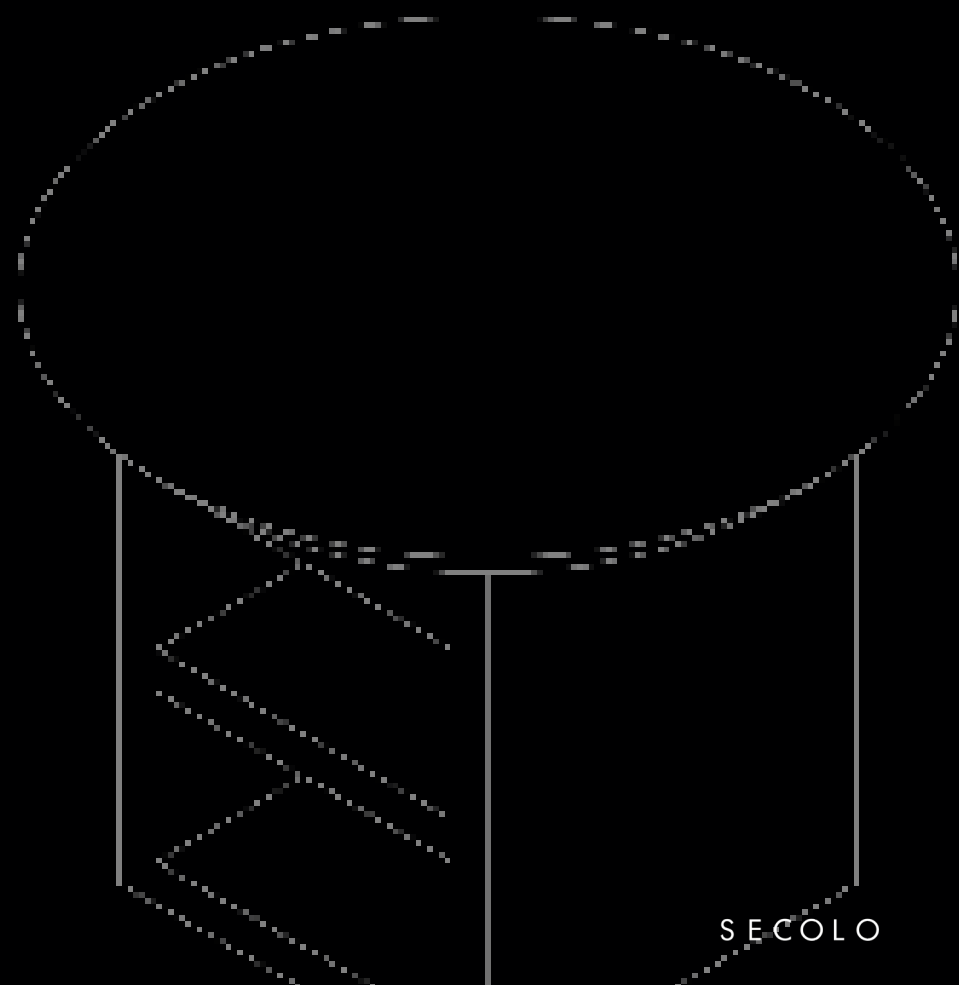

Atlante Coffee Table

SECOLO

Atlante Coffee Table

2021

The Atlante Coffee Table is both a coffee table and a bedside table. With a cut sphere creating a large circular top sat upon a square section base creating interesting geometries where they meet. Within the base there is space for books or whatever objects need to be stored within. Available also with a solid base and in various wood finishes.

Wood construction with option for different finishes

45 dia x 35 H cm

Finishes

Wood Finishes

- Natural Walnut
- Dark Stained Walnut
- White Oak

- Any RAL Colour

POSSIBLE CUSTOMISATION

- Height