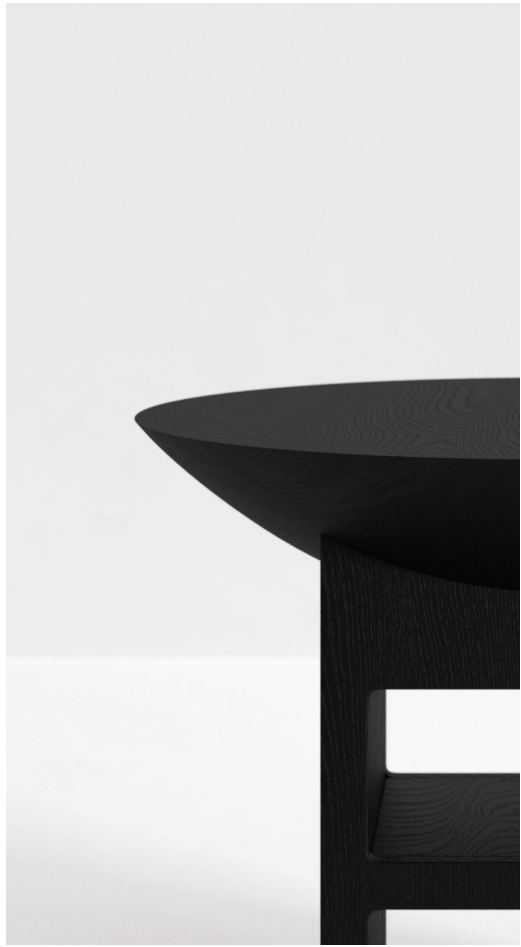

Atlante Coffee Table

SECOLO

Atlante Coffee Table

2021

The Atlante Coffee Table is both a coffee table and a bedside table. With a cut sphere creating a large circular top sat upon a square section base creating interesting geometries where they meet. Within the base there is space for books or whatever objects need to be stored within. Available also with a solid base and in various wood finishes.

Wood construction with option for different finishes

45 dia x 35 H cm

Finishes

Wood Finishes

- Natural Walnut
- Dark Stained Walnut
- White Oak

- Any RAL Colour

POSSIBLE CUSTOMISATION

- Height