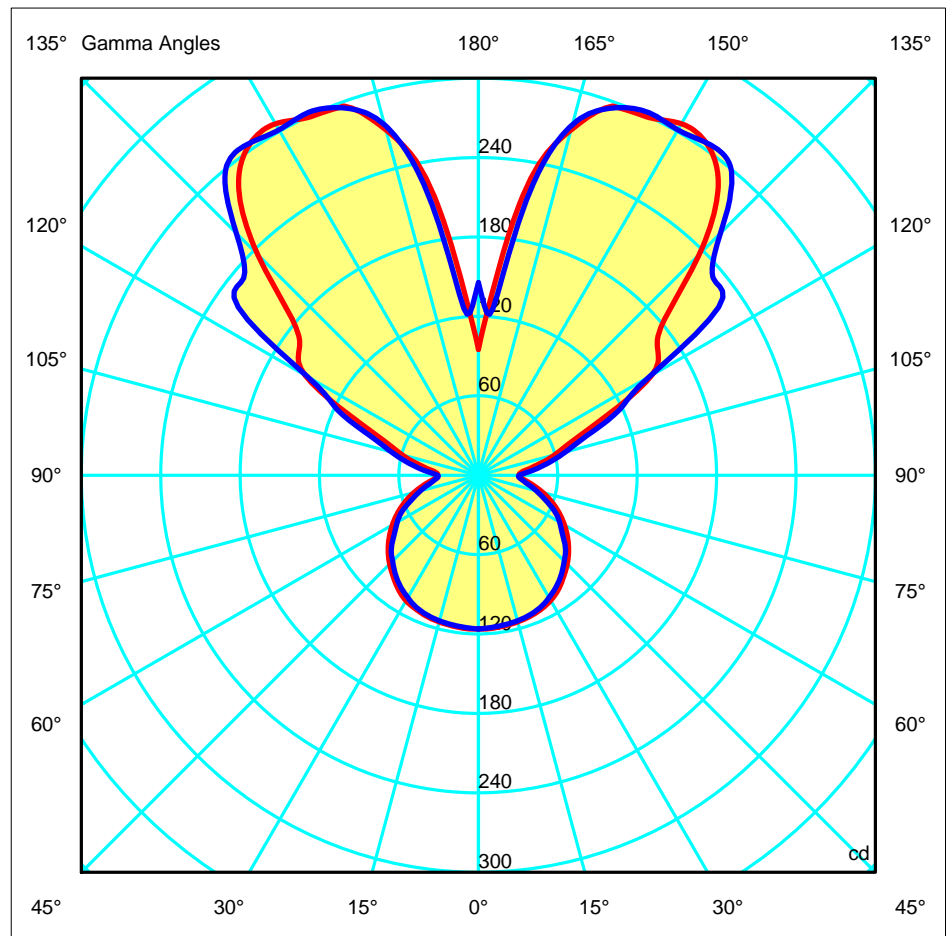

ULOR 51.50 %
DLOR 22.94 %
RN 69.18 %