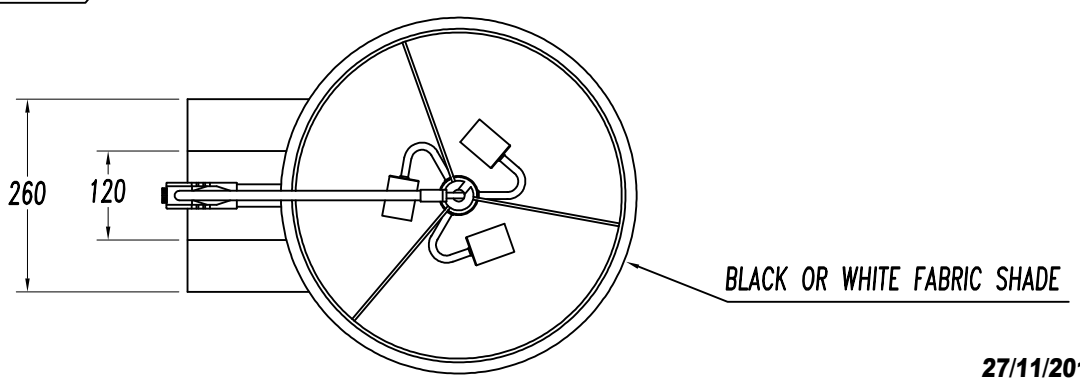

Продажа дизайнерской мебели,
света и аксессуаров
по всей России

8 (800) 500-70-36
hello@barcelonadesign.ru
www.barcelonadesign.ru