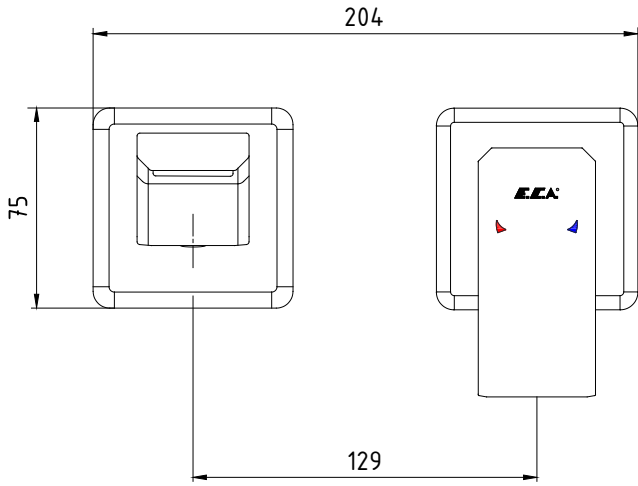

ANKASTRE LAVABO BATARYALARI CONCEALED BASIN MIXERS

Ürün Kodu : 102167605-KK / 102167605ST-KK - TİERA Ankastrre Lavabo Bataryası Sıva Üstü Grubu - Çift Rozet (İhracat Kodu: 102167605EX-KK / 102167605STEX-KK)

Product Code: 102167605-KK / 102167605ST-KK - TIERA Concealed Basin Mixer Surface Mounted Group - Double Rosette (Export Code: 102167605EX-KK / 102167605STEX-KK)

*Localization product codes are available.