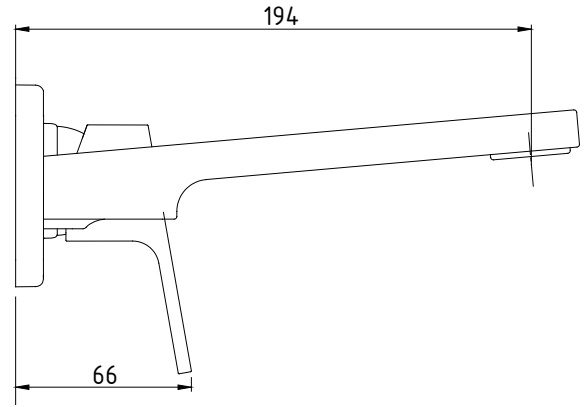

ANKASTRE LAVABO BATARYALARI CONCEALED BASIN MIXERS

Ürün Kodu : 102167605-KK / 102167605ST-KK - TİERA Ankastrre Lavabo Bataryası Sıva Üstü Grubu - Çift Rozet (İhracat Kodu: 102167605EX-KK / 102167605STEX-KK)

Product Code: 102167605-KK / 102167605ST-KK - TIERA Concealed Basin Mixer Surface Mounted Group - Double Rosette (Export Code: 102167605EX-KK / 102167605STEX-KK)

*Localization product codes are available.