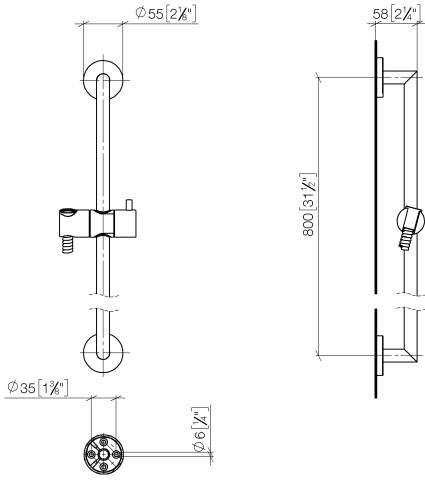

Shower set without hand shower - Brushed Light Gold

TARA

26 413 625

Fits: TARA, META

- slide bar
- Pipe diameter 18 mm
- rosette Ø 55 mm
- gauge 800 mm
- metal shower hose 1750mm with integrated anti-twist protection
- shower hose connector 3/8"
- WRAS 2009048

Required miscellaneous

| | | |
|--|--|---------------|
| | Concealed wall elbow - •min. recess depth 90 mm •max. recess depth 163 mm | 35 085 970 90 |
|--|--|---------------|

Required miscellaneous

| | | |
|--|--|---------------|
| | Slide unit - Brushed Light Gold | 12 580 970-27 |
|--|--|---------------|

26 413 625

mm [inches]

26 413 625

Product version from 10/1/2023

Shower set without hand shower - Brushed Light Gold

TARA

26 413 625

Spare parts list