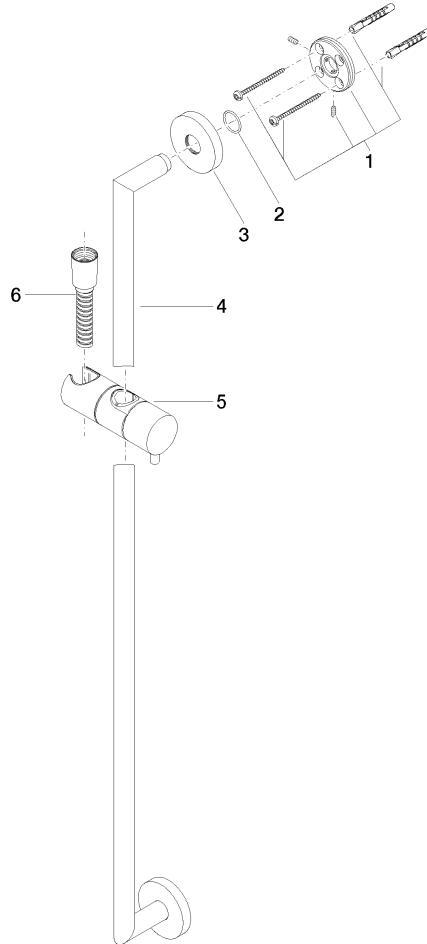

Shower set without hand shower - Brushed Light Gold

TARA

26 413 625

Fits: TARA, META

- slide bar
- Pipe diameter 18 mm
- rosette Ø 55 mm
- gauge 800 mm
- metal shower hose 1750mm with integrated anti-twist protection
- shower hose connector 3/8"
- WRAS 2009048

Required miscellaneous

| | | |
|--|--|---------------|
| | Concealed wall elbow - •min. recess depth 90 mm •max. recess depth 163 mm | 35 085 970 90 |
|--|--|---------------|

Required miscellaneous

| | | |
|--|--|---------------|
| | Slide unit - Brushed Light Gold | 12 580 970-27 |
|--|--|---------------|

Required miscellaneous

| | | |
|--|--|---------------|
| | Wall elbow - Brushed Light Gold | 28 450 625-27 |
|--|--|---------------|

Required miscellaneous

| | | |
|--|--|-----------------------|
| | Hand shower FlowReduce - Brushed Light Gold | 28 018 979-27 0010 |
|--|--|-----------------------|

26 413 625

mm [inches]

26 413 625

Product version from 10/1/2023

Shower set without hand shower - Brushed Light Gold

TARA

26 413 625

Spare parts list