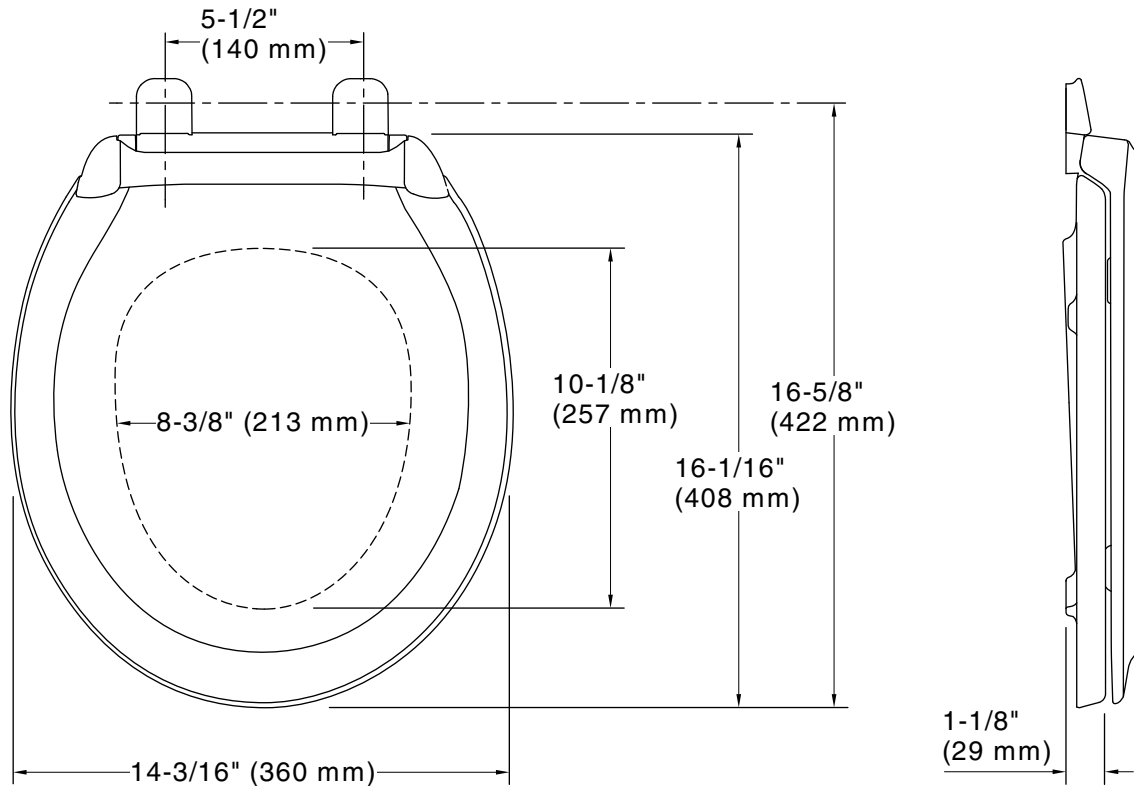

### Technical Information

All product dimensions are nominal.

Seat shape type: Round-front

Seat front type: Closed-front

Seat-mounting holes: 5-1/2" (140 mm)