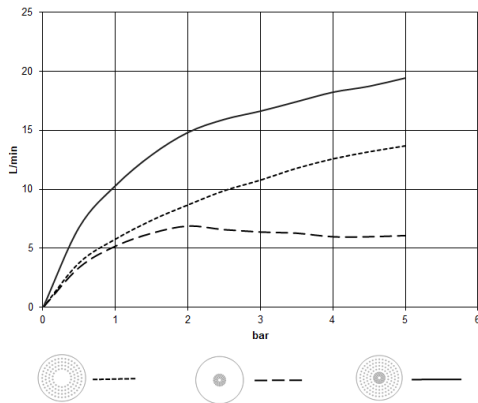

28 034 970

Fits: TARA, LISSÉ, VAIA, META

- rain shower Ø 300 mm
- PURE RAIN, max. flow rate 12 l/min (at 3 bar)
- PURIFY RAIN, max. flow rate 6 l/min (at 3 bar)
- min. recess depth 137 mm
- with anti-scale system
- central RGBW LED spot
- RGBW LED ambient lighting
- For simultaneous control of the jet types, we recommend the xTool thermostat module
- Provided by customer: Zigbee gateway
- Not suitable for use in a steam room.
- WRAS 240502006

includes light bulbs with a Class G energy efficiency

includes light bulbs with a Class G energy efficiency

| | | |
|--|--------------------------------|---------------|
|  | Matte Black | 28 034 970-33 |
|  | Chrome | 28 034 970-00 |
|  | Brushed Platinum | 28 034 970-06 |
|  | Platinum | 28 034 970-08 |
|  | Dark Chrome | 28 034 970-19 |
|  | Light Gold | 28 034 970-26 |
|  | Brushed Light Gold | 28 034 970-27 |
|  | Brushed Durabronze (23kt Gold) | 28 034 970-28 |
|  | Brushed Bronze | 28 034 970-42 |
|  | Brushed Champagne (22kt Gold) | 28 034 970-46 |
|  | Champagne (22kt Gold) | 28 034 970-47 |
|  | Brushed Chrome | 28 034 970-93 |
|  | Brushed Dark Platinum | 28 034 970-99 |

Required miscellaneous

Concealed ceiling installation box for recessed ceiling installation with light - 35 034 970 90

- flush-mounted reflection box Ø 360 mm RAL 9003 signal white
- recess depth 137mm
- 2x female thread 1/2" outlet
- concealed rough parts
- Supply pipe 7 m
- switching power supply input voltage: 50 to 60 Hz - 100 to 240 VAC
- Output 12V DC SELV / Class II
- ZigBee Light Link RGBW controller
- Must be provided by customer: Zigbee gateway

28 034 970

mm [inches]

Flow rate chart

Codes & Standards

DIN 4109

ISO 3822

Scottish Water
Byelaws

UK Water Supply
Regulations