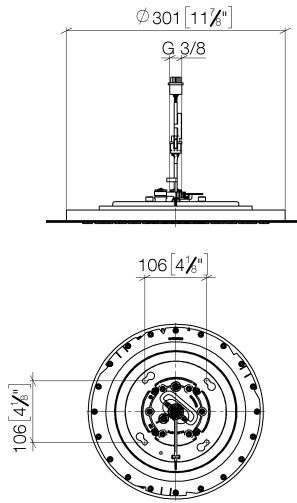

28 034 970

Fits: TARA, LISSÉ, VAIA, META

- rain shower Ø 300 mm
- PURE RAIN, max. flow rate 12 l/min (at 3 bar)
- PURIFY RAIN, max. flow rate 6 l/min (at 3 bar)
- min. recess depth 137 mm
- with anti-scale system
- central RGBW LED spot
- RGBW LED ambient lighting
- For simultaneous control of the jet types, we recommend the xTool thermostat module
- Provided by customer: Zigbee gateway
- Not suitable for use in a steam room.
- WRAS 240502006

Required miscellaneous

Concealed ceiling installation box for recessed ceiling installation with light - 35 034 970 90

- flush-mounted reflection box Ø 360 mm RAL 9003 signal white
- recess depth 137mm
- 2x female thread 1/2" outlet
- concealed rough parts
- Supply pipe 7 m
- switching power supply input voltage: 50 to 60 Hz - 100 to 240 VAC
- Output 12V DC SELV / Class II
- ZigBee Light Link RGBW controller
- Must be provided by customer: Zigbee gateway

28 034 970

mm [inches]

Flow rate chart

Codes & Standards

DIN 4109

ISO 3822

Scottish Water
Byelaws

UK Water Supply
Regulations