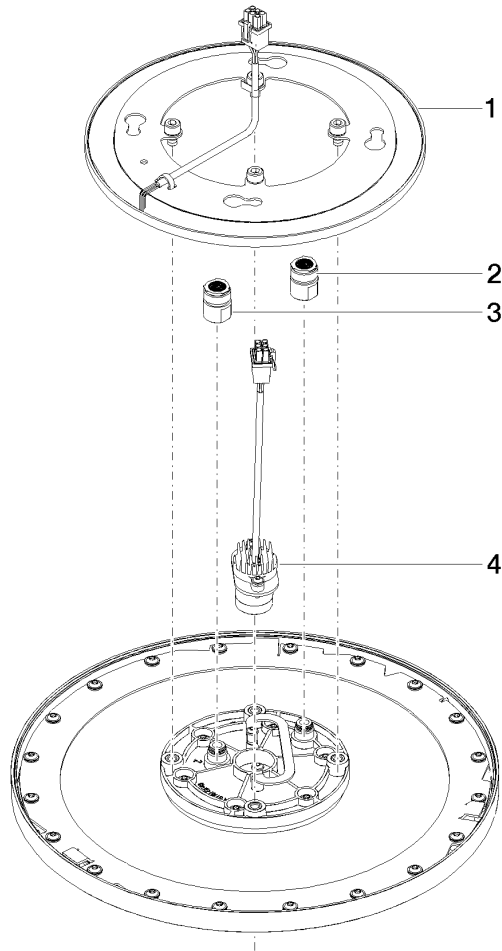

Required miscellaneous

Concealed ceiling installation box for recessed ceiling installation with light - 35 034 970 90

- flush-mounted reflection box Ø 360 mm RAL 9003 signal white
- recess depth 137mm
- 2x female thread 1/2" outlet
- concealed rough parts
- Supply pipe 7 m
- switching power supply input voltage: 50 to 60 Hz - 100 to 240 VAC
- Output 12V DC SELV / Class II
- ZigBee Light Link RGBW controller
- Must be provided by customer: Zigbee gateway

28 034 970

mm [inches]

Flow rate chart

Codes & Standards

DIN 4109

ISO 3822

Scottish Water
Byelaws

UK Water Supply
Regulations

Ü-Zeichen

Rain shower for recessed ceiling installation with light 300 mm - Matte Black

TARA

28 034 970

Certificates

LGA_38

WRAS_240502

28 034 970

Product version from 5/1/2022

Rain shower for recessed ceiling installation with light 300 mm - Matte Black

TARA

28 034 970

Spare parts list

Product version from 5/1/2022

| No. | Item Number | Name | Quantity used | Delivery time |
|-----|--------------------|------------------------|---------------|---------------|
| | 90 10 01 221 00 90 | electronic accessories | 4 | 2 |