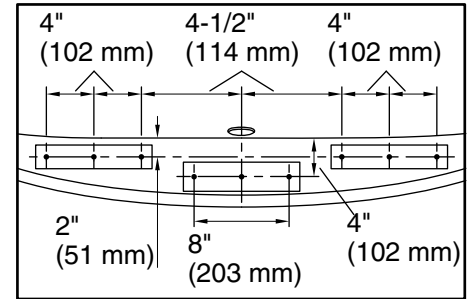

No change in measurements if connected with drain illustrated. (K-7272)

Recommended Faucet Location

Recommended Faucet Hole Location