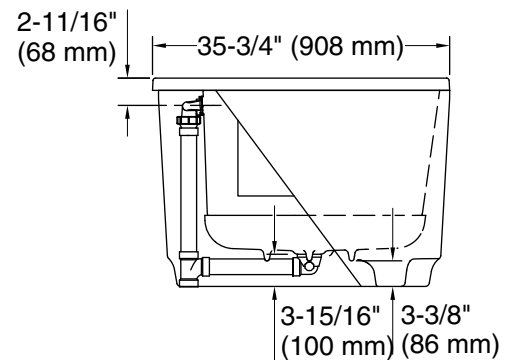

Required Electrical Service

One circuit required, protected with Class A Ground-Fault Circuit-Interrupter (GFCI). Outside North America, this device may be known as a Residual Current Device (RCD).

Heated Surface: 120 V, 15 A, 60 Hz

Technical Information

All product dimensions are nominal.

Installation:	Freestanding
Drain location:	Center
Basin area, bottom:	43" x 25-5/8" (1093 mm x 651 mm)
Basin area, top:	55-9/16" x 28-3/8" (1411 mm x 720 mm)
Weight:	91 lbs (41.3 kg)
Minimum floor load:	45.4 lbs/ft² (221.7 kg/m²)
Water depth:	16-5/16" (415 mm)
Water capacity:	72.017 gal (272.6 L)
Template:	Footprint, 1265462, not required, not included
Electrical component rating:	Heated Surface: 120 V, 1.1 A, 50/60 Hz, 65 W

Notes

Measure your actual product for rough-in details. Install this product according to the installation instructions.

The hot water supply should be 70% of the capacity of the bath or greater. Installations will vary.

If installing a rim-mount faucet, make sure there is no interference above or below the deck before drilling any holes.