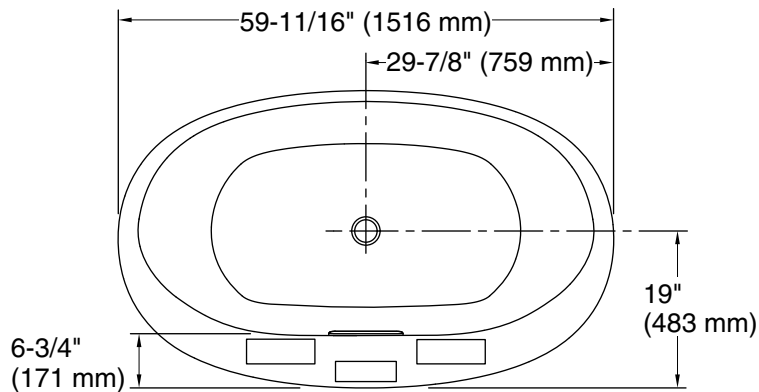

No change in measurements if connected with drain illustrated. (K-7272)

Recommended Faucet Location

Recommended Faucet Hole Location