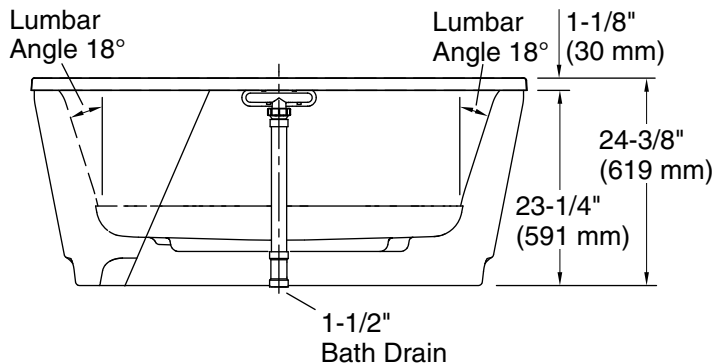

No change in measurements if connected with drain illustrated. (K-7272)

Recommended Faucet Location

Recommended Faucet Hole Location