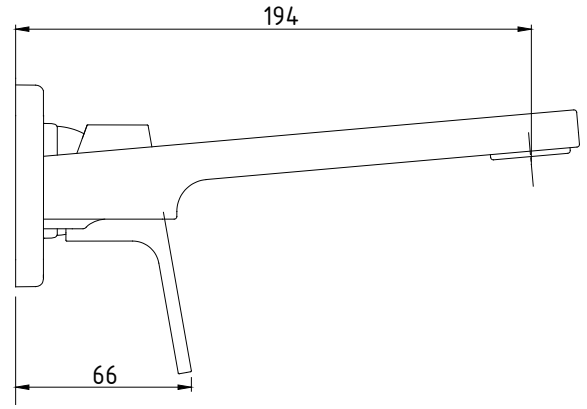

ANKASTRE LAVABO BATARYALARI CONCEALED BASIN MIXERS

Ürün Kodu : 102167605-KK / 102167605ST-KK - TİERA Ankastrre Lavabo Bataryası Sıva Üstü Grubu - Çift Rozet (İhracat Kodu: 102167605EX-KK / 102167605STEX-KK)

Product Code: 102167605-KK / 102167605ST-KK - TIERA Concealed Basin Mixer Surface Mounted Group - Double Rosette (Export Code: 102167605EX-KK / 102167605STEX-KK)

*Localization product codes are available.