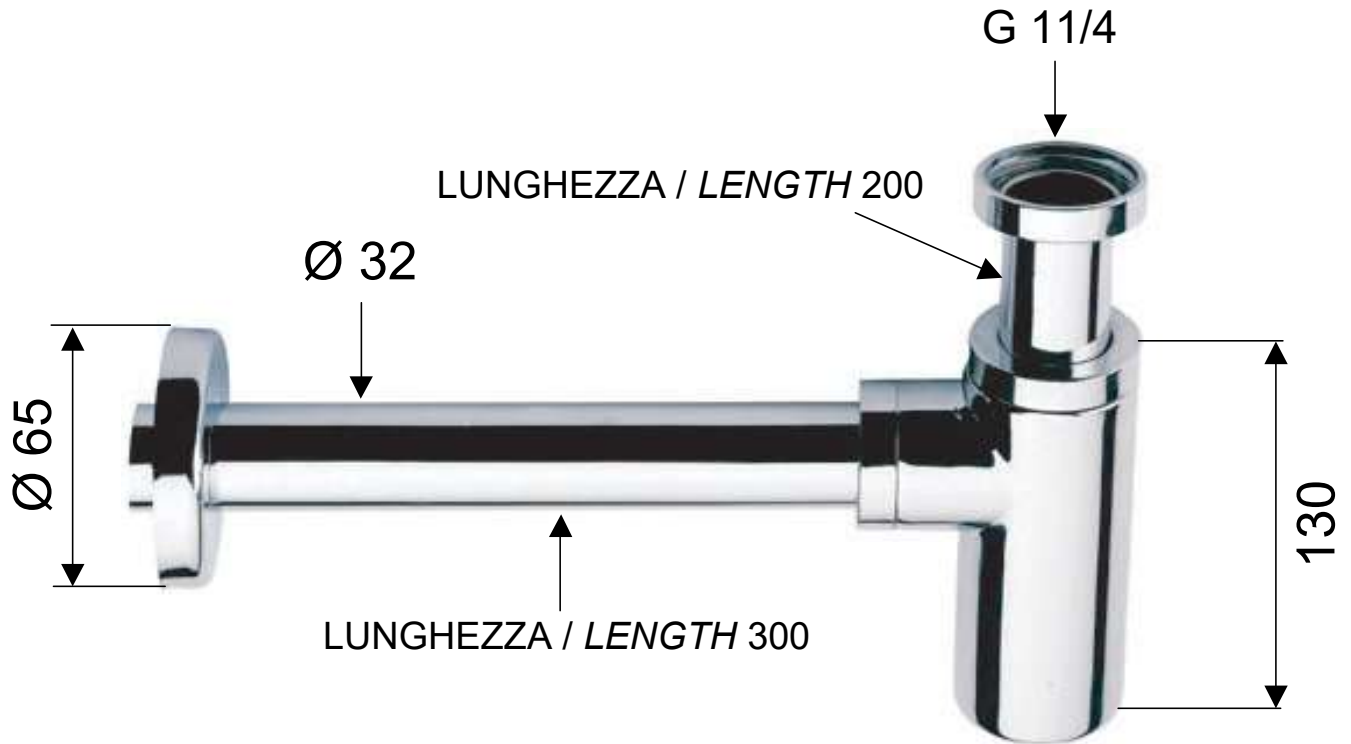

**DANIEL**

SCHEDA TECNICA TECHNICAL FEATURES

ART. COD.

**A750**

**MATERIALI / MATERIALS**

OTTONE CROMATO / CHROME PLATED BRASS

**CROMATURA / CHROME PLATING**

UNI EN 248