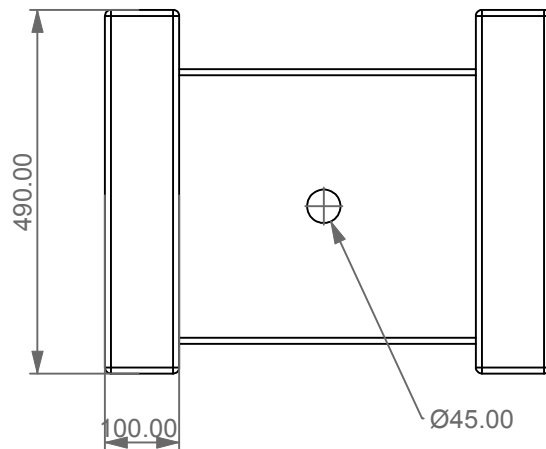

FRONT

LEFT

TOP

GSG
CERAMIC DESIGN

Lavabo a colonna a parete Glass cm 60
con bacino in vetro
Glass column Washbasin back to wall
cm 60 with glass float

<p>Designation Lavabo a colonna a parete Glass cm 60 con bacino in vetro Glass column Washbasin back to wall cm 60 with glass float</p>	<p>GSG CERAMIC DESIGN</p>
<p>Scale 1:10</p>	<p>This drawing including the respected data may neither be duplicated nor modified nor altered without the consent of GSG Ceramic Design. The use of the data/technical drawings take place at users own risk and under exclusion of any liability of GSG Ceramic Design.</p>
<p>cod. GLLACOL60BW</p>	<p>The dimensions are not binding; products are subject to changes. Measurement shown may be subjected to small variations or are indicative.</p>