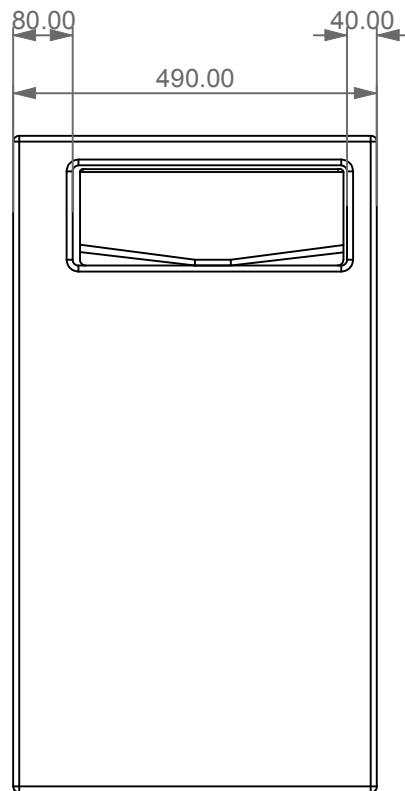

FRONT

LEFT

TOP

GSG
CERAMIC DESIGN

Lavabo a colonna a parete Glass cm 60
con bacino in vetro
Glass column Washbasin back to wall
cm 60 with glass float

<p>Designation Lavabo a colonna a parete Glass cm 60 con bacino in vetro Glass column Washbasin back to wall cm 60 with glass float</p>	<p>GSG CERAMIC DESIGN</p>
<p>Scale 1:10</p>	<p>This drawing including the respected data may neither be duplicated nor modified nor altered without the consent of GSG Ceramic Design. The use of the data/technical drawings take place at users own risk and under exclusion of any liability of GSG Ceramic Design.</p>
<p>cod. GLLACOL60BW</p>	<p>The dimensions are not binding; products are subject to changes. Measurement shown may be subjected to small variations or are indicative.</p>