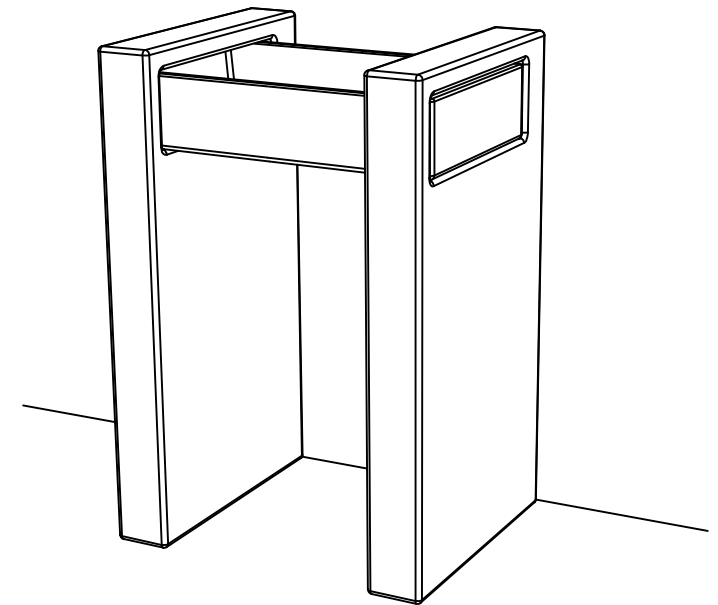

FRONT

LEFT

TOP

GSG
CERAMIC DESIGN

Lavabo a colonna a parete Glass cm 60
con bacino in vetro
Glass column Washbasin back to wall
cm 60 with glass float

<p>Designation Lavabo a colonna a parete Glass cm 60 con bacino in vetro Glass column Washbasin back to wall cm 60 with glass float</p>	<p>GSG CERAMIC DESIGN</p>
<p>Scale 1:10</p>	<p>This drawing including the respected data may neither be duplicated nor modified nor altered without the consent of GSG Ceramic Design. The use of the data/technical drawings take place at users own risk and under exclusion of any liability of GSG Ceramic Design.</p>
<p>cod. GLLACOL60BW</p>	<p>The dimensions are not binding; products are subject to changes. Measurement shown may be subjected to small variations or are indicative.</p>