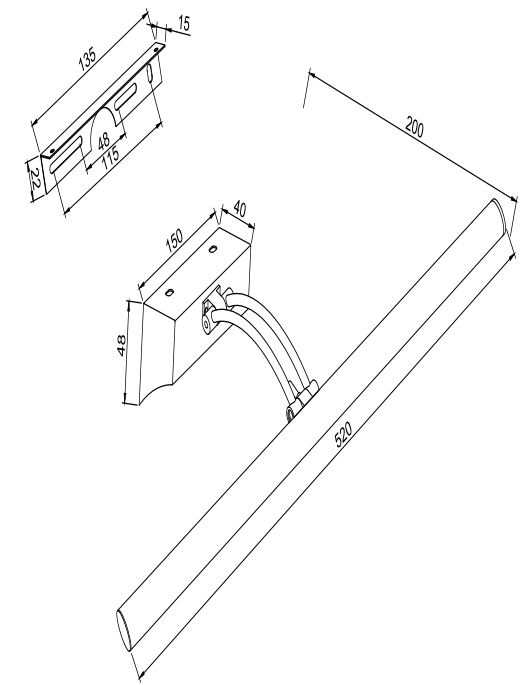

# Instruction

MIR003WL-L12CH

1

2

3

4

MAX 12W  
860 Lumen

Model: MIR003WL-L12CH  
Collection: Mirror  
Series: Fino