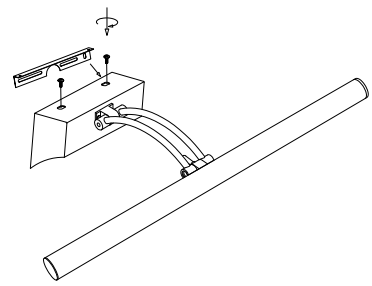

# Instruction

MIR003WL-L12CH

1

2

3

4

MAX 12W  
860 Lumen

Model: MIR003WL-L12CH  
Collection: Mirror  
Series: Fino