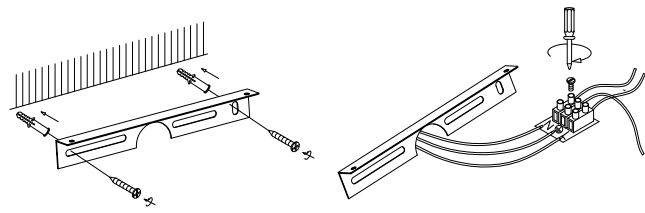

# Instruction

MIR003WL-L12CH

1

2

3

4

MAX 12W  
860 Lumen

Model: MIR003WL-L12CH  
Collection: Mirror  
Series: Fino