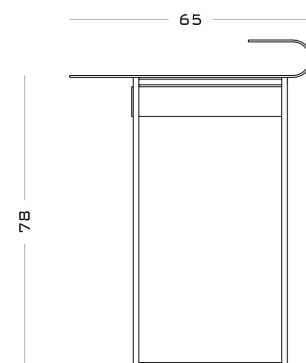

POSSIBLE CUSTOMISATION

- Height
- Optional drawers