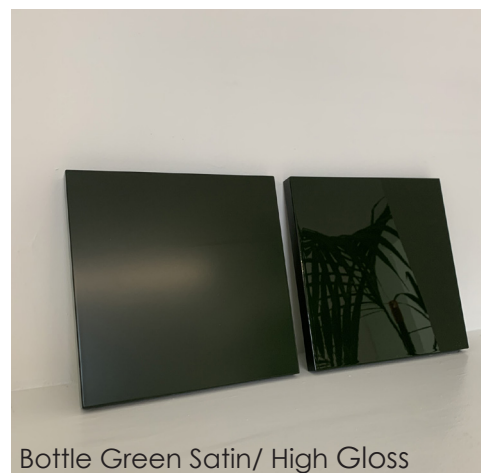

Finishes

Metal Finishes

- Dark Anthracite
- Any RAL Colour

Upholstery

- Leather

Wood Finishes

- Lacquered High Gloss (Any RAL colour)
- Lacquered Matt (Any RAL colour)

POSSIBLE CUSTOMISATION

- Height
- Optional drawers

SECOLO

Upholstery Premium Collection

Leather

100% Natural

Lacquered Wood

www.secolo.co.uk

 [secolo_official](https://www.instagram.com/secolo_official)