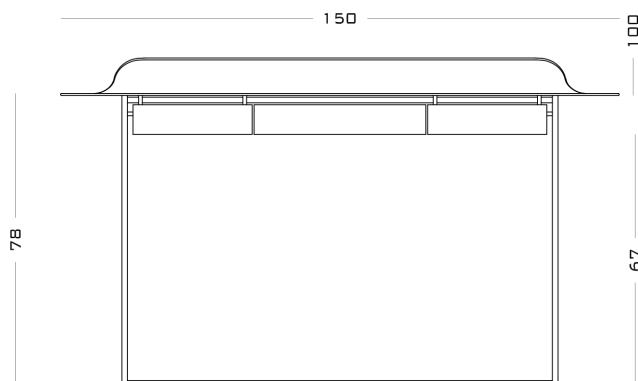

POSSIBLE CUSTOMISATION

- Height
- Optional drawers