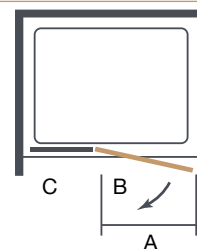

Essence Frameless

HINGE & INLINE IN A RECESS

MERLYN
IONIC

FEATURES & BENEFITS

- Solid designer hinge with concealed pivot point
- Solid chrome double handle
- Stunning frameless design
- Reversible
- Concealed fixings

Product Information

Size	Adjustment (Min-Max)	Order Code
760	720-760	A0111F0
800	760-800	A0111C0
800+	800-840	A0111M0
900	860-900	A0111D0
900+	900-940	A0111N0
1000	960-1000	A0111E0
1000+	1000-1040	A0111O0
1100	1060-1100	A0111JH
1100+	1100-1140	A0111JF
1200	1160-1200	A0111GH
1200+	1200-1240	A0111GF
1400	1360-1400	A0111HH
1400+	1400-1440	A0111HF
1500	1460-1500	A0111KH
1500+	1500-1540	A0111KF

Configuration

- A = Door Opening
- B = Door Swing
- C = Inline Panel

Please Note: Side Panel should only be used with + sizes (not standard sizes).

Size	A	B	C
760	440	460	160
800	440	460	200
800+	480	500	200
900	490	510	250
900+	530	550	250
1000	540	560	300
1000+	580	600	300
1100	590	610	350
1100+	630	650	350
1200	590	610	450
1200+	630	650	450
1400	590	610	650
1400+	630	650	650
1500	590	610	750
1500+	630	650	750