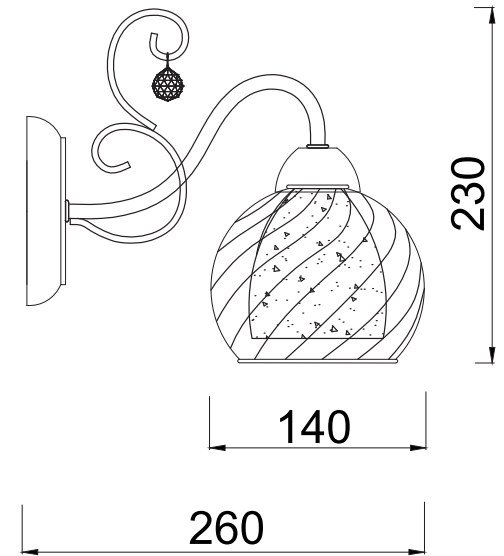

FREYA
TRADITION OF QUALITY

INSTRUCTION

MODEL: FR2662-WL-01-BZ

OFF

ON

1 X E14 (40W)

FREYA-LIGHT.COM