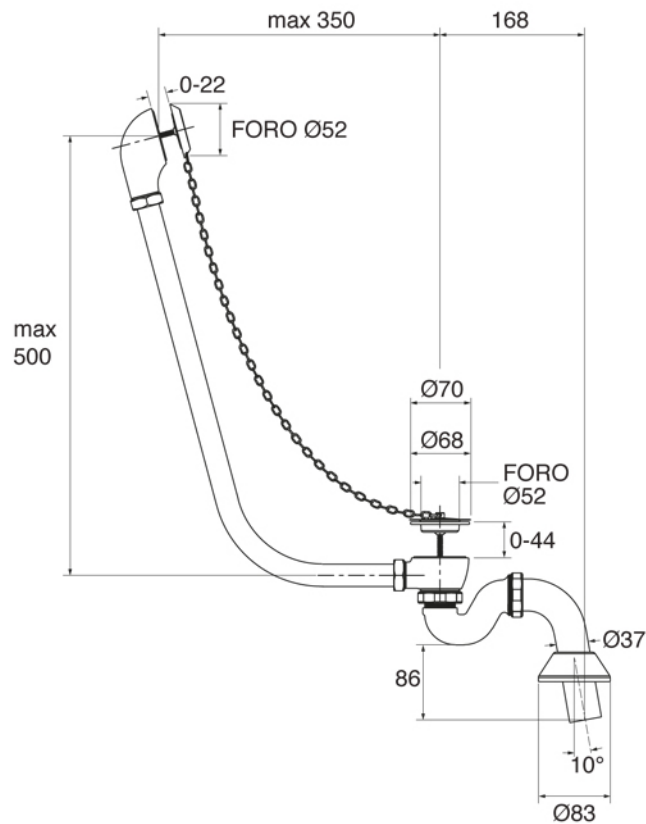

Feet model	A (mm)	B (mm)
Ball & Claw	1080	380
Flower	1030	330

CAST IRON BATHTUB Collection	
Code	Description
9153 9154	<b>Cast iron bathtub 1700x780 (Kg. 129 - Lt. 190)</b> Without taps holes, external unfinished With taps holes, external unfinished

Verona - Italy  
tel. +39 045 8006917  
fax. +39 045 8020111  
gentry-home.com

CAST IRON BATHTUB Collection	
Code	Description
9130	<b>Cast iron bathtub 1540x780 &lt;br&gt;(kg. 113 - Lt. 170)</b> Without taps holes, external unfinished
103	<b>External painting</b> External painting White
105	External painting RAL
106	Gold leaf decoration
107	Silver leaf decoration

Verona - Italy  
 tel. +39 045 8006917  
 fax. +39 045 8020111  
 gentry-home.com

Ball and Claw

Flower

CAST IRON BATHTUB Collection	
Code	Description
9168 9171 9169-C 9170-I/N/O/OR 9170-B/ND/R	<b>Ball&amp;Claw cast iron feet</b> Unfinished White Chrome Incalux, Nickel, Dark Gold, Rose Gold Bronze, Dark Nickel, Copper
9196 9199 9197-C 9198-I/N/O/OR 9198-B/ND/R	<b>Flower cast iron feet</b> Unfinished White Chrome Incalux, Nickel, Dark Gold, Rose Gold Bronze, Dark Nickel, Copper

Verona - Italy  
 tel. +39 045 8006917  
 fax. +39 045 8020111  
 gentry-home.com

CAST IRON BATHTUB Collection	
Code	Description
0190-C 0191-I/N/O/OR 0191-B/ND/R	<p><b>Exposed bath waste with drain stopper chain and overflow with exposed pipes for floor connector and siphon</b></p> <p>Chrome            Incalux, Nickel, Dark Gold, Rose Gold            Bronze, Dark Nickel, Copper</p>