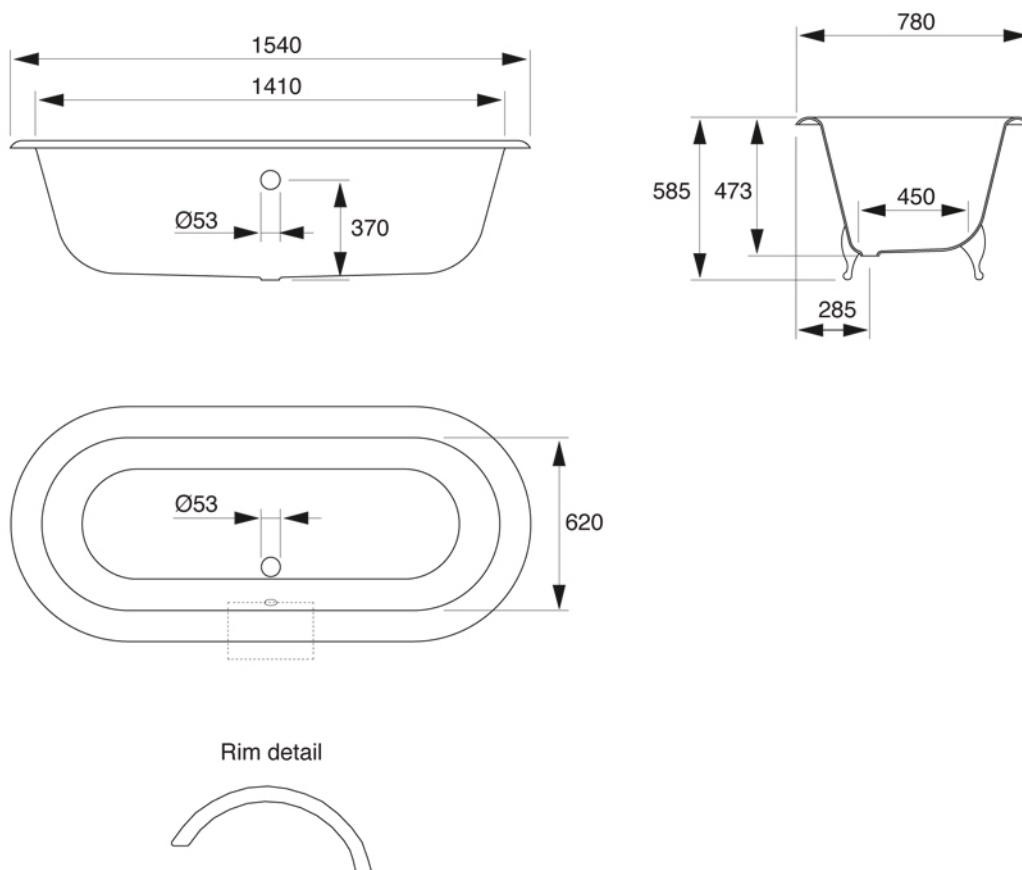

Feet model	A (mm)	B (mm)
Ball & Claw	1080	380
Flower	1030	330

CAST IRON BATHTUB Collection	
Code	Description
9153 9154	<b>Cast iron bathtub 1700x780 (Kg. 129 - Lt. 190)</b> Without taps holes, external unfinished With taps holes, external unfinished

Verona - Italy  
tel. +39 045 8006917  
fax. +39 045 8020111  
gentry-home.com

CAST IRON BATHTUB Collection	
Code	Description
9130	<b>Cast iron bathtub 1540x780 &lt;br&gt;(kg. 113 - Lt. 170)</b> Without taps holes, external unfinished
103	<b>External painting</b> External painting White
105	External painting RAL
106	Gold leaf decoration
107	Silver leaf decoration

Verona - Italy  
 tel. +39 045 8006917  
 fax. +39 045 8020111  
 gentry-home.com

Ball and Claw

Flower

CAST IRON BATHTUB Collection	
Code	Description
9168 9171 9169-C 9170-I/N/O/OR 9170-B/ND/R	<b>Ball&amp;Claw cast iron feet</b> Unfinished White Chrome Incalux, Nickel, Dark Gold, Rose Gold Bronze, Dark Nickel, Copper
9196 9199 9197-C 9198-I/N/O/OR 9198-B/ND/R	<b>Flower cast iron feet</b> Unfinished White Chrome Incalux, Nickel, Dark Gold, Rose Gold Bronze, Dark Nickel, Copper

Verona - Italy  
 tel. +39 045 8006917  
 fax. +39 045 8020111  
 gentry-home.com

CAST IRON BATHTUB Collection	
Code	Description
0190-C 0191-I/N/O/OR 0191-B/ND/R	<p><b>Exposed bath waste with drain stopper chain and overflow with exposed pipes for floor connector and siphon</b></p> <p>Chrome            Incalux, Nickel, Dark Gold, Rose Gold            Bronze, Dark Nickel, Copper</p>