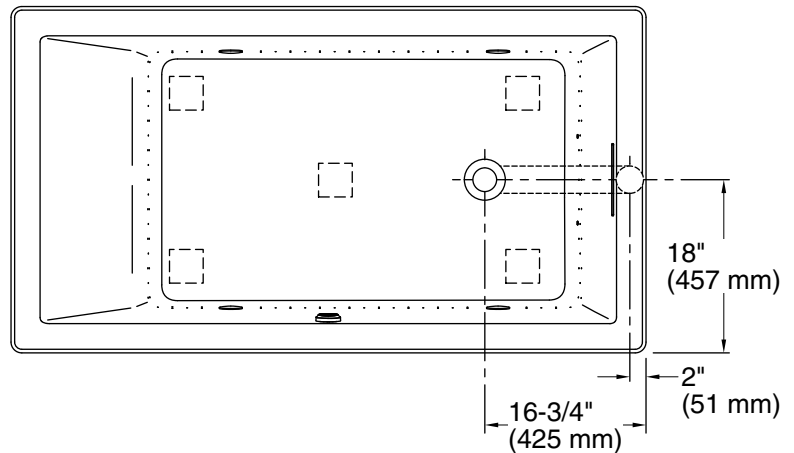

Blower Motor/Control Access  
34" (864 mm) W x 15" (381 mm) H Min