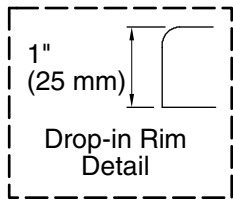

Blower Motor/Control Access  
34" (864 mm) W x 15" (381 mm) H Min