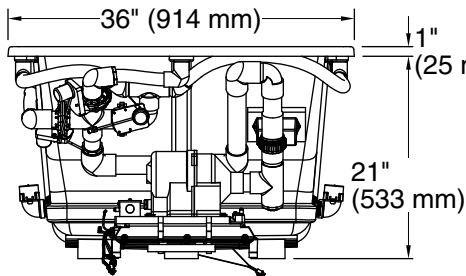

Blower Motor/Control Access  
34" (864 mm) W x 15" (381 mm) H Min

### Technical Information

All product dimensions are nominal.

Installation:	Drop-in, Under-mount
Drain location:	End
Basin area, bottom:	44-1/2" x 26-1/2" (1130 mm x 673 mm)
Basin area, top:	60-1/4" x 30-1/4" (1530 mm x 768 mm)
Weight:	105 lbs (47.6 kg)
Minimum floor load:	60 lbs/ft <sup>2</sup> (292.9 kg/m <sup>2</sup> )
Water depth:	17-3/4" (451 mm)
Water capacity:	102 gal (386.1 L)
Cutout:	Drop-in, 65" x 35" (1651 mm x 889 mm)
Electrical component rating:	Blower: 240 V, 5 A, 50/60 Hz
Blower speed:	Variable
Minimum flat for door:	2-7/16" (61 mm)