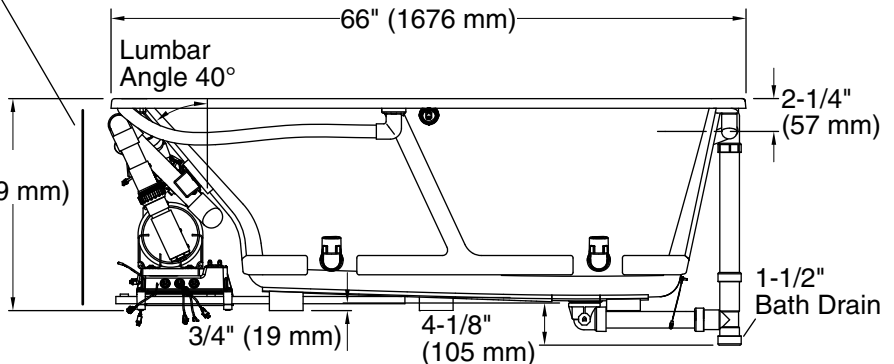

Blower Motor/Control Access  
34" (864 mm) W x 15" (381 mm) H Min