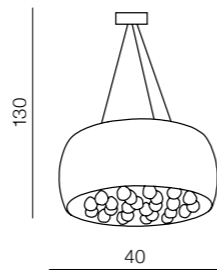

Quince

136

16

Quince wall

AZ0912

G9 1x MAX 40w
opal glass/metal/
chrome/acryl

29

Quince 40 top

AZ0701

G9 5x MAX 40w
opal glass/metal/
chrome/acryl

Quince 50 top

AZ0702

G9 6x MAX 40w
opal glass/metal/
chrome/acryl

Quince 3 line

AZ2455

G9 3x MAX 40w
metal/crystal/glass