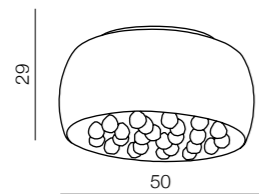

Quince 50 top

AZ0702

G9 6x MAX 40w
opal glass/metal/
chrome/acryl