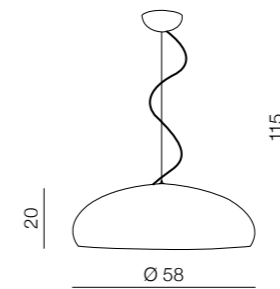

Quince

136

16

Quince wall

AZ0912

G9 1x MAX 40w
opal glass/metal/
chrome/acryl

29

Quince 40 top

Quince 40

AZ0701

G9 5x MAX 40w
opal glass/metal/
chrome/acryl

Quince 50

AZ0702

G9 6x MAX 40w
opal glass/metal/
chrome/acryl

Ragazza

- 1 AZ0900 (black)
- 2 AZ0899 (yellow)
- 3 AZ0898 (red)
- 4 AZ0897 (white)