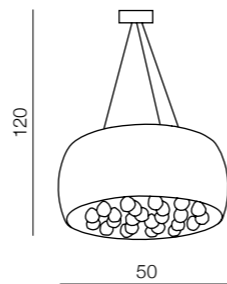

Quince 50

AZ0702

G9 6x MAX 40w
opal glass/metal/
chrome/acryl