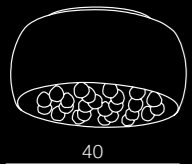

Quince

136

16

Quince wall

AZ0912

G9 1x MAX 40w
opal glass/metal/
chrome/acryl

29

Quince 40 top