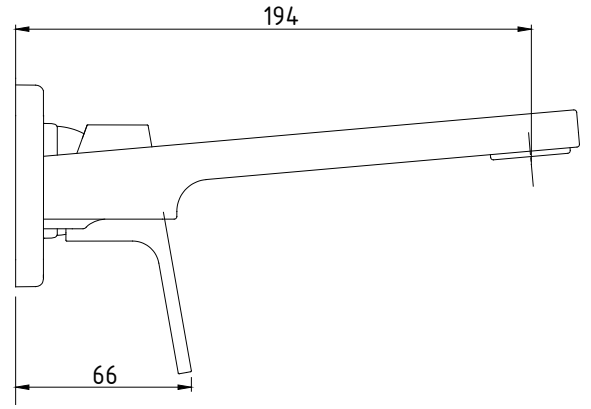

ANKASTRE LAVABO BATARYALARI CONCEALED BASIN MIXERS

Ürün Kodu : 102167605C1-KK / 102167605C1ST-KK - TIERA Ankastrre Lavabo Bataryası Sıva Üstü Grubu - Çift Rozet - Mat Siyah (İhracat Kodu: 102167605C1EX-KK / 102167605C1STEX-KK)
Product Code: 102167605C1-KK / 102167605C1ST-KK - TIERA Concealed Basin Mixer Surface Mounted Group - Double Rosette - Matt Black (Export Code: 102167605C1EX-KK / 102167605C1STEX-KK)
*Localization product codes are available.