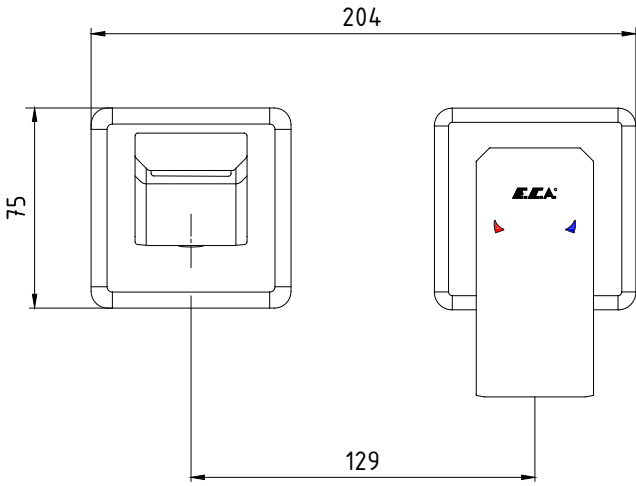

ANKASTRE LAVABO BATARYALARI CONCEALED BASIN MIXERS

Ürün Kodu : 102167605C1-KK / 102167605C1ST-KK - TIERA Ankastrre Lavabo Bataryası Sıva Üstü Grubu - Çift Rozet - Mat Siyah (İhracat Kodu: 102167605C1EX-KK / 102167605C1STEX-KK)
Product Code: 102167605C1-KK / 102167605C1ST-KK - TIERA Concealed Basin Mixer Surface Mounted Group - Double Rosette - Matt Black (Export Code: 102167605C1EX-KK / 102167605C1STEX-KK)
*Localization product codes are available.