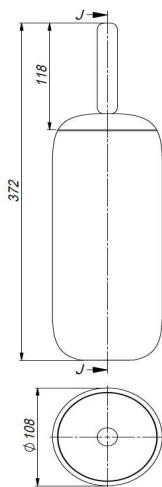

Toilet brush by BIG, dimension 372 x 108 mm., SS AISI 304.

TENDER TEXT

Toilet brush by Bjarke Ingels Group. Pebble is a series of bathroom accessories and a matching lever handle by Bjarke Ingels Group. This playful series is inspired by a pill's futuristic, balancing elliptical shape that leads the mind to sci-fi scenography of another world. Material: stainless steel AISI 304 satin finish. H: 372 mm. D: 108 mm..

PRODUCT SPECIFICATION

Dimensions: H: 372 mm., D: 108 mm.

Weight : 1.12 kg.

Material: stainless steel AISI 304

Surface finish: satin grain 320, crafted by hand

Stability edge : maximum 17 degree.

Warranty for stainless steel - 20 years

DRAWING

ISO-DRAWING

SPARE PARTS / ACCESSORIES:

14706125135 - Grey brush head

12800800001 - Plastic bucket

12706125134 - Toilet brush head w/inliner

MOUNTING:

See instruction supplied with product.