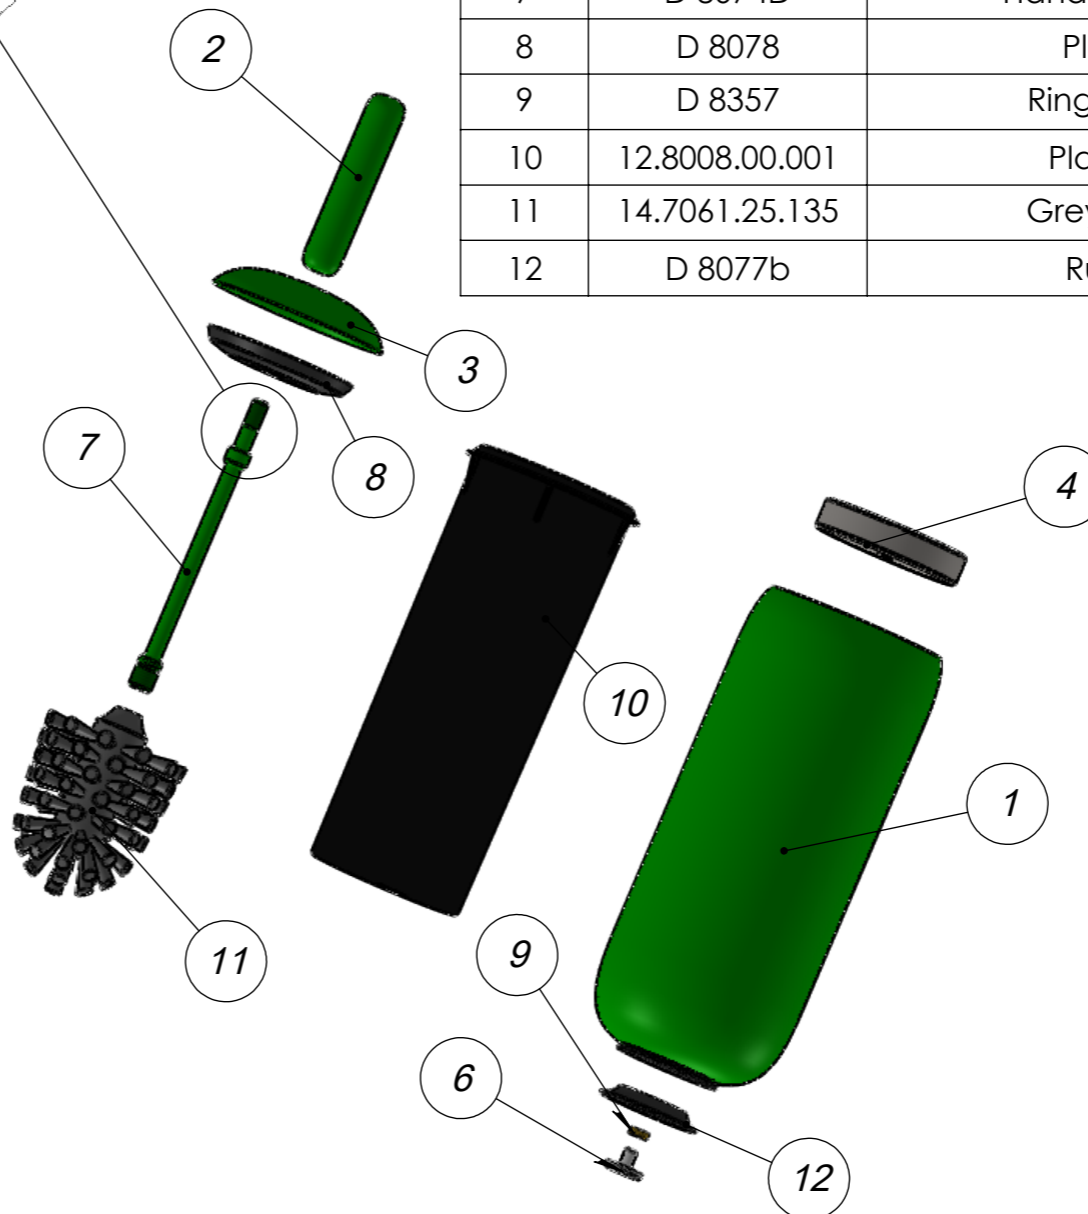

Before mounting the handle, the rod thread M8 should be covered by glue

AW 2 : 3

ITEM NO.	PART NUMBER	DESCRIPTION	Painted parts	QTY.
1	D 8071D	Body	D	1
2	D 8073D	Handle ø20 mm	D	1
3	D 8072D	Lid	D	1
4	D 8076	Mass bar_1		1
5	D 8077	Rubber sole		1
6	D 8083	Flat headed screw DIN 921 M6x10		1
7	D 8074D	Handle rod ø12 mm	D	1
8	D 8078	Plastic cone		1
9	D 8357	Ring Ø10x2.0mm		1
10	12.8008.00.001	Plastic bucket		1
11	14.7061.25.135	Grey brush head		1
12	D 8077b	Rubber sole		1

- \* Information dimension.
- Bolts D 8083 must be covered by glue (Loctite) before assembling;
- Parts marked in green should be painted. If painting needed;
- Before mounting the handle, the rod thread M8 should be covered by glue.**

Subject: Toilet brush Pebble f/Toilet brush		Mass: 2457.1520 g	Scale: 1:2
Category: Sanitary		Material:	
Sign: AVE	Latest release:	Drawing no.: <b>128008R8001</b>	
Date: 12/11/2018	Release date:		
Dimension without tolerance, follows DS/ISO 2768-mK. This drawing is the property of d line a/s, and is not to be copied or shown to third parties.			