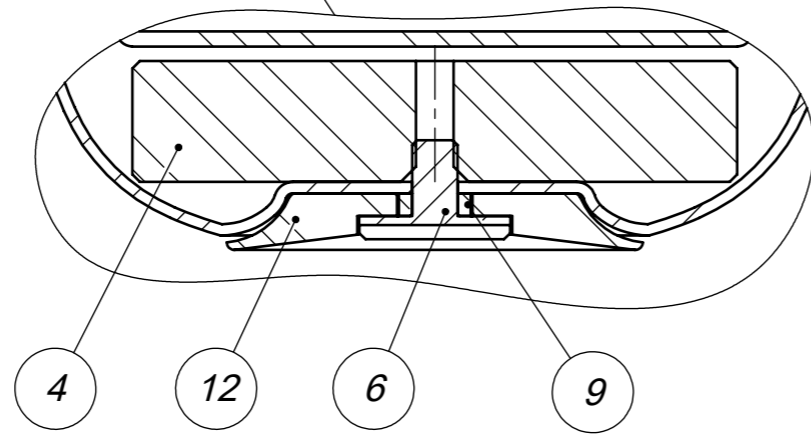

Before mounting the handle, the rod thread M8 should be covered by glue

AW 2 : 3

ITEM NO.	PART NUMBER	DESCRIPTION	Painted parts	QTY.
1	D 8071D	Body	D	1
2	D 8073D	Handle ø20 mm	D	1
3	D 8072D	Lid	D	1
4	D 8076	Mass bar_1		1
5	D 8077	Rubber sole		1
6	D 8083	Flat headed screw DIN 921 M6x10		1
7	D 8074D	Handle rod ø12 mm	D	1
8	D 8078	Plastic cone		1
9	D 8357	Ring Ø10x2.0mm		1
10	12.8008.00.001	Plastic bucket		1
11	14.7061.25.135	Grey brush head		1
12	D 8077b	Rubber sole		1

- \* Information dimension.
- Bolts D 8083 must be covered by glue (Loctite) before assembling;
- Parts marked in green should be painted. If painting needed;
- Before mounting the handle, the rod thread M8 should be covered by glue.**

Subject: Toilet brush Pebble f/Toilet brush		Mass: 2457.1520 g	Scale: 1:2
Category: Sanitary		Material:	
Sign: AVE	Latest release:	Drawing no.: <b>128008R8001</b>	
Date: 12/11/2018	Release date:		
Dimension without tolerance, follows DS/ISO 2768-mK. This drawing is the property of d line a/s, and is not to be copied or shown to third parties.			