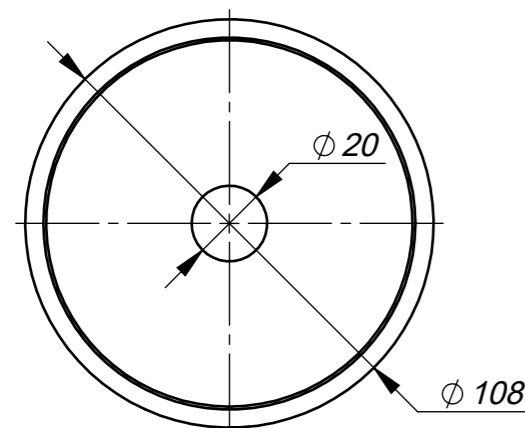

Before mounting the handle, the rod thread M8 should be covered by glue

AW 2 : 3

ITEM NO.	PART NUMBER	DESCRIPTION	Painted parts	QTY.
1	D 8071D	Body	D	1
2	D 8073D	Handle ø20 mm	D	1
3	D 8072D	Lid	D	1
4	D 8076	Mass bar_1		1
5	D 8077	Rubber sole		1
6	D 8083	Flat headed screw DIN 921 M6x10		1
7	D 8074D	Handle rod ø12 mm	D	1
8	D 8078	Plastic cone		1
9	D 8357	Ring Ø10x2.0mm		1
10	12.8008.00.001	Plastic bucket		1
11	14.7061.25.135	Grey brush head		1
12	D 8077b	Rubber sole		1

- \* Information dimension.
- Bolts D 8083 must be covered by glue (Loctite) before assembling;
- Parts marked in green should be painted. If painting needed;
- Before mounting the handle, the rod thread M8 should be covered by glue.**

Subject: Toilet brush Pebble f/Toilet brush		Mass: 2457.1520 g	Scale: 1:2
Category: Sanitary		Material:	
Sign: AVE	Latest release:	Drawing no.: <b>128008R8001</b>	
Date: 12/11/2018	Release date:		
Dimension without tolerance, follows DS/ISO 2768-mK. This drawing is the property of d line a/s, and is not to be copied or shown to third parties.			